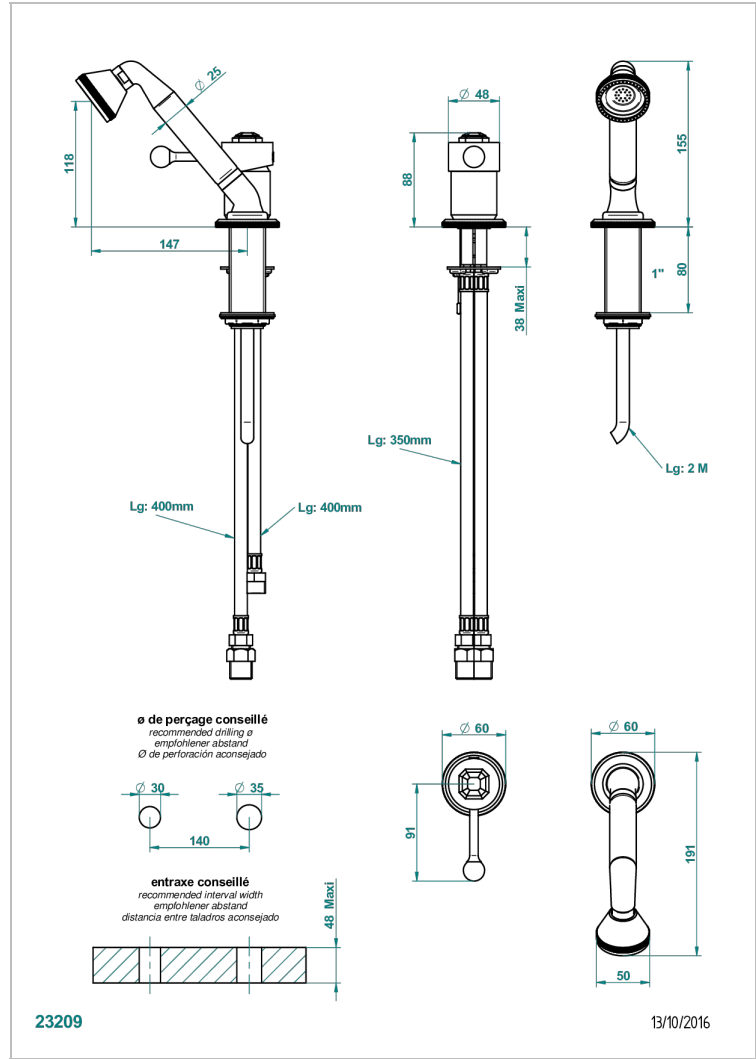

TRADITION WITH LEVER HANDLES

A58-6523/60AUS

Deck mounted mixer with handshower

THG[®]
PARIS

CHARACTERISTIC

- Tradition with lever handles
- Deck mounted mixer with handshower

TECHNICAL SPECS

- Recommandé : 3 bars (max. 5 bars) - Advised : 43,5 psi (max. 72 psi)
- 9,5 l/min à 3 bars (2.5 gpm at 43.5 psi)