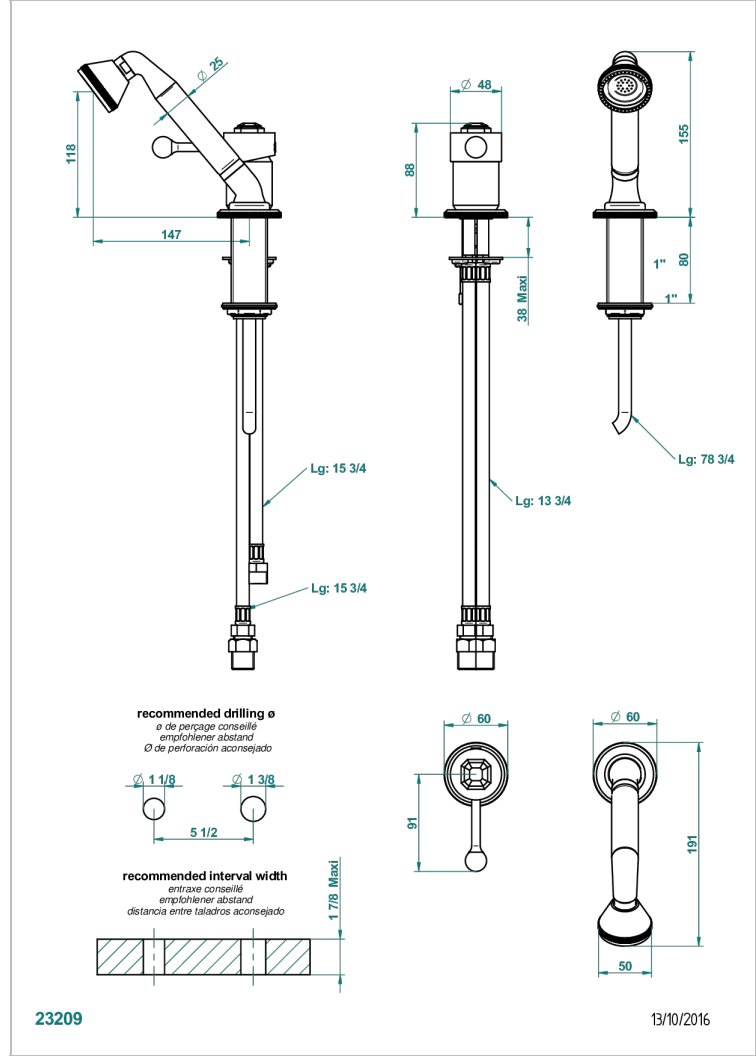

TRADITION WITH LEVER HANDLES

A58-6523/60AUS

Deck mounted mixer with handshower

THG[®]
PARIS

CHARACTERISTIC

- Tradition with lever handles
- Deck mounted mixer with handshower

TECHNICAL SPECS

- Recommandé : 3 bars (max. 5 bars) - Advised : 43,5 psi (max. 72 psi)
- 9,5 l/min à 3 bars (2.5 gpm at 43.5 psi)

AVAILABLE FINITIONS

Black ceram - D30
Blush PVD - H62
Brass color PVD - H49
Brown bronze color PVD - F33
Chrome polished - A02
Chrome polished / gold polished - G02

Copper antique matt, coated - H07
Gold color PVD - H52
Gold mat - F07
Gold polished - F01
Graphite PVD - H64
Light coated bronze - D01