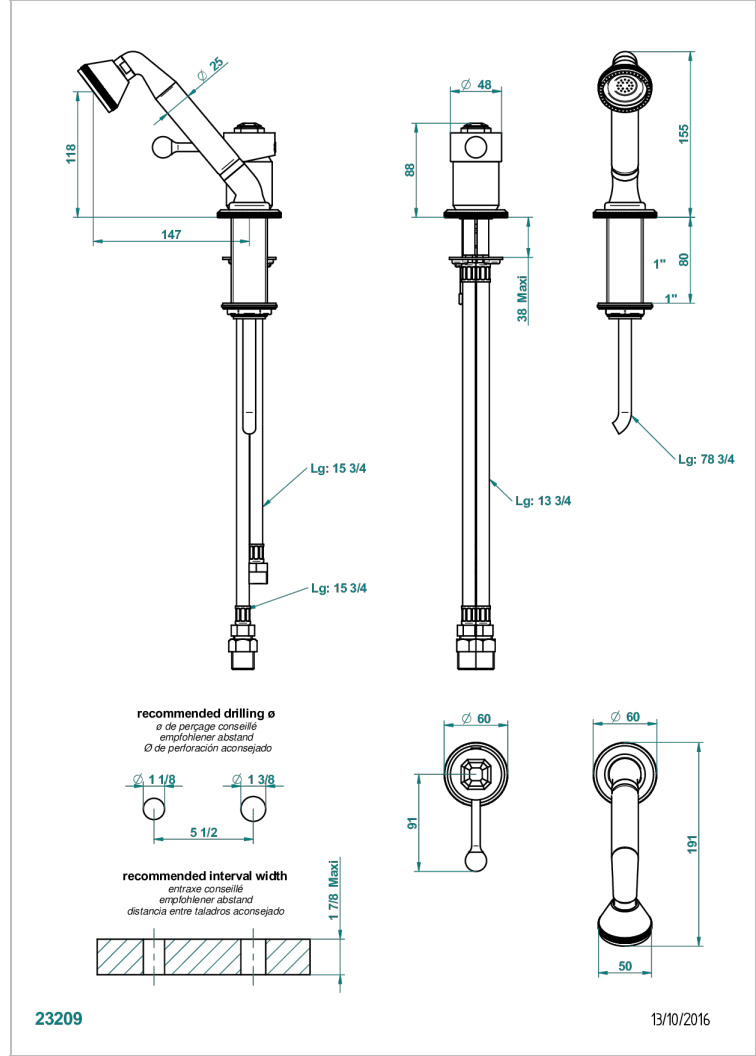

TRADITION

A57-6523/60AUS

Deck mounted mixer with handshower

THG[®]
PARIS

CHARACTERISTIC

- Tradition
- Deck mounted mixer with handshower

TECHNICAL SPECS

- Recommandé : 3 bars (max. 5 bars) - Advised : 43,5 psi (max. 72 psi)
- 9,5 l/min à 3 bars (2.5 gpm at 43.5 psi)

AVAILABLE FINITIONS

Black ceram - D30
 Blush PVD - H62
 Brass color PVD - H49
 Brown bronze color PVD - F33
 Chrome polished - A02
 Chrome polished / gold polished - G02

Copper antique matt, coated - H07
 Gold color PVD - H52
 Gold mat - F07
 Gold polished - F01
 Graphite PVD - H64
 Light coated bronze - D01