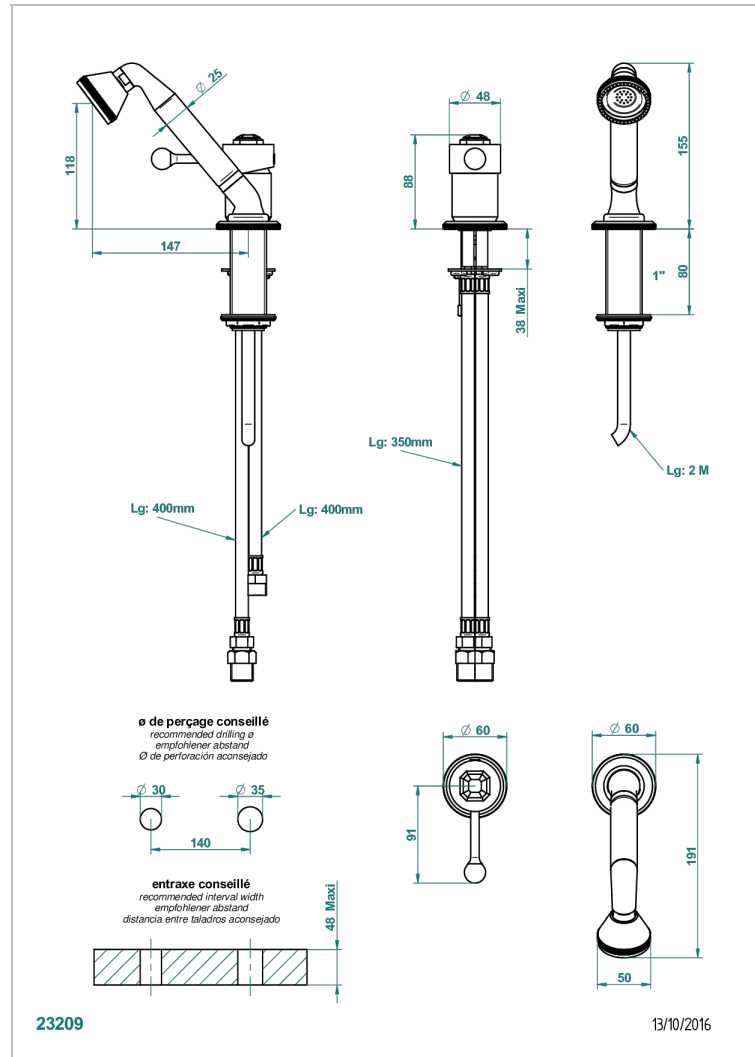

ART DECO WITH LEVER HANDLES

A55-6523/60AUS

Deck mounted mixer with handshower

CHARACTERISTIC

- Art Déco with lever handles
- Deck mounted mixer with handshower

TECHNICAL SPECS

- Recommandé : 3 bars (max. 5 bars) - Advised : 43,5 psi (max. 72 psi)
- 9,5 l/min à 3 bars (2.5 gpm at 43.5 psi)