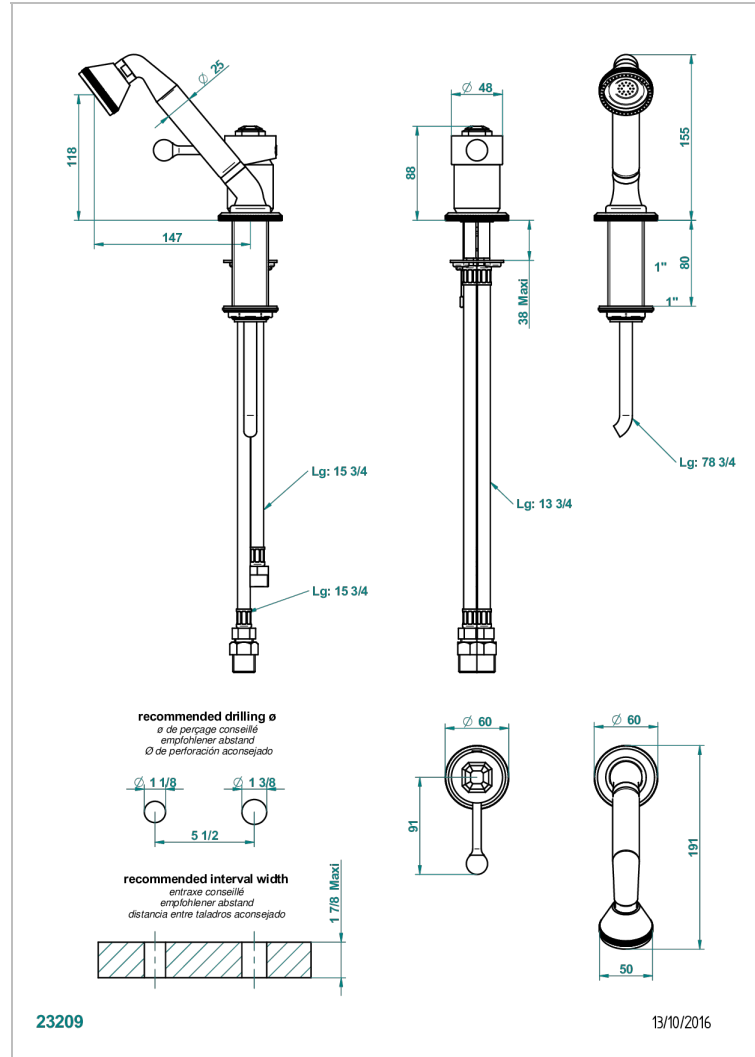

ART DECO WITH LEVER HANDLES

A55-6523/60AUS

Deck mounted mixer with handshower

CHARACTERISTIC

- Art Déco with lever handles
- Deck mounted mixer with handshower

TECHNICAL SPECS

- Recommandé : 3 bars (max. 5 bars) - Advised : 43,5 psi (max. 72 psi)
- 9,5 l/min à 3 bars (2.5 gpm at 43.5 psi)