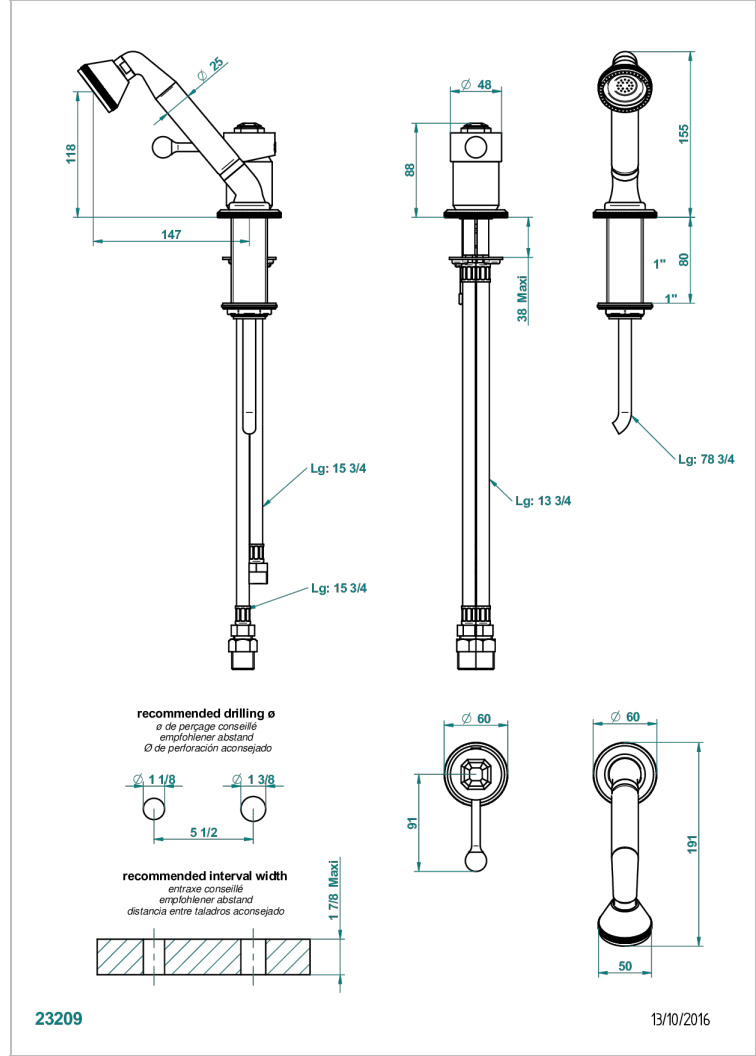

ART DECO

A54-6523/60AUS

Deck mounted mixer with handshower

CHARACTERISTIC

- Art Déco
- Deck mounted mixer with handshower

TECHNICAL SPECS

- Recommandé : 3 bars (max. 5 bars) - Advised : 43,5 psi (max. 72 psi)
- 9,5 l/min à 3 bars (2.5 gpm at 43.5 psi)

AVAILABLE FINITIONS

Black ceram - D30
 Blush PVD - H62
 Brass color PVD - H49
 Brown bronze color PVD - F33
 Chrome polished - A02
 Chrome polished / gold polished - G02

Copper antique matt, coated - H07
 Gold color PVD - H52
 Gold mat - F07
 Gold polished - F01
 Graphite PVD - H64
 Light coated bronze - D01