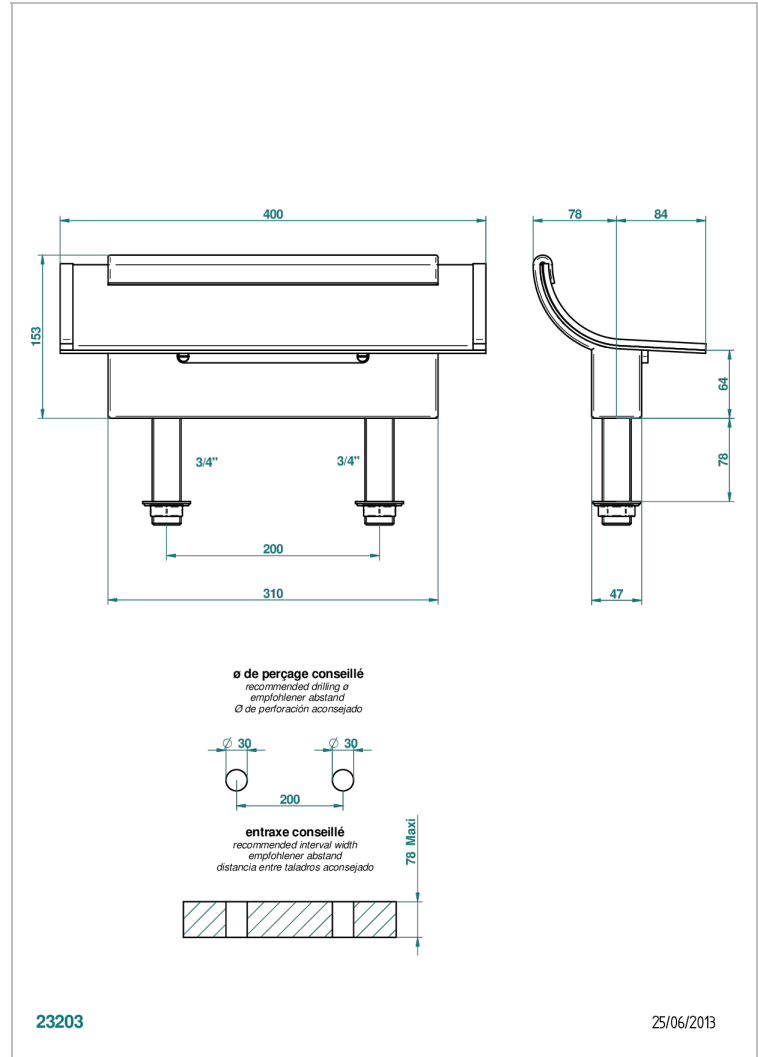

ELLIPSE

A44-29NIA/D

Waterfall bath spout, deck mounted, 15.3/4"

CHARACTERISTIC

- Ellipse
- Waterfall bath spout, deck mounted, 15.3/4"

TECHNICAL SPECS

- Recommandé : 3 bars (max. 5 bars) - Advised : 43,5 psi (max. 72 psi)
 - écoulement libre - débit selon l'alimentation en amont
- Free flow - flow according to the upstream supply

RELATED SKU'S

- Ref. G00-77 Special Tee set for waterfall spout

AVAILABLE FINITIONS

Black ceram - D30
Chrome polished - A02
Chrome polished / gold polished - G02
Copper antique matt, coated - H07
Gold mat - F07
Gold polished - F01