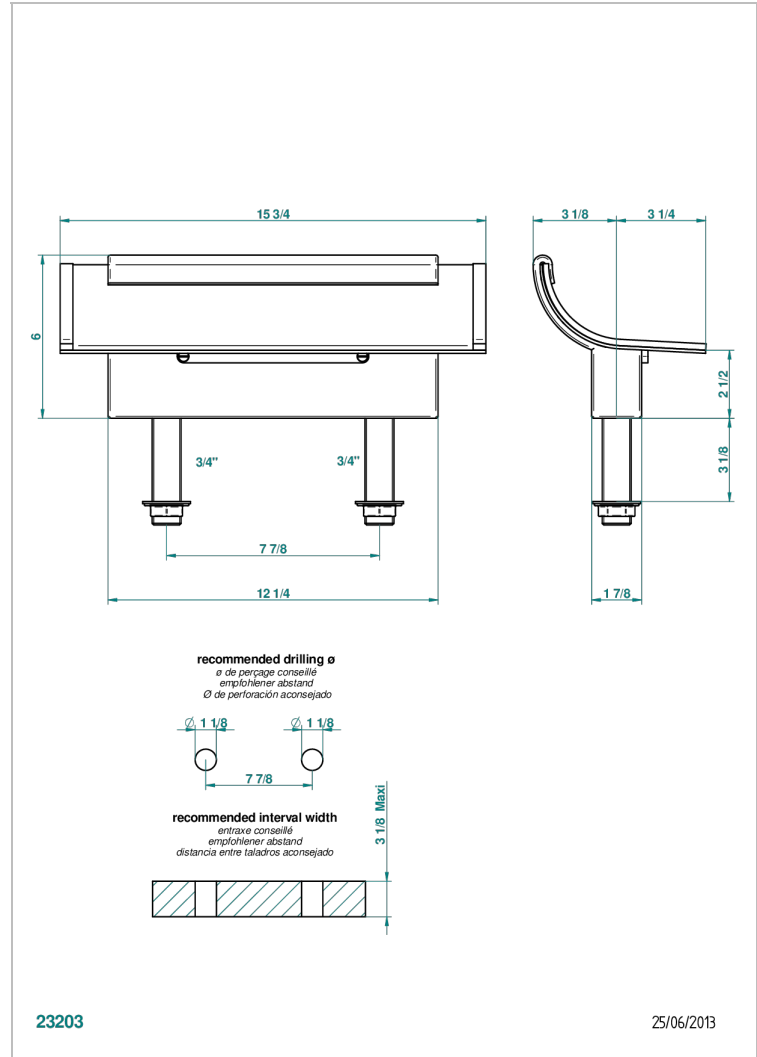

ELLIPSE

A44-29NIA/D

Waterfall bath spout, deck mounted, 15.3/4"

THG[®]
PARIS

CHARACTERISTIC

- Ellipse
- Waterfall bath spout, deck mounted, 15.3/4"

TECHNICAL SPECS

- Recommandé : 3 bars (max. 5 bars) - Advised : 43,5 psi (max. 72 psi)
 - écoulement libre - débit selon l'alimentation en amont
- Free flow - flow according to the upstream supply

RELATED SKU'S

- Ref. G00-77 Special Tee set for waterfall spout

AVAILABLE FINITIONS

Black ceram - D30
Chrome polished - A02
Chrome polished / gold polished - G02
Copper antique matt, coated - H07
Gold mat - F07
Gold polished - F01