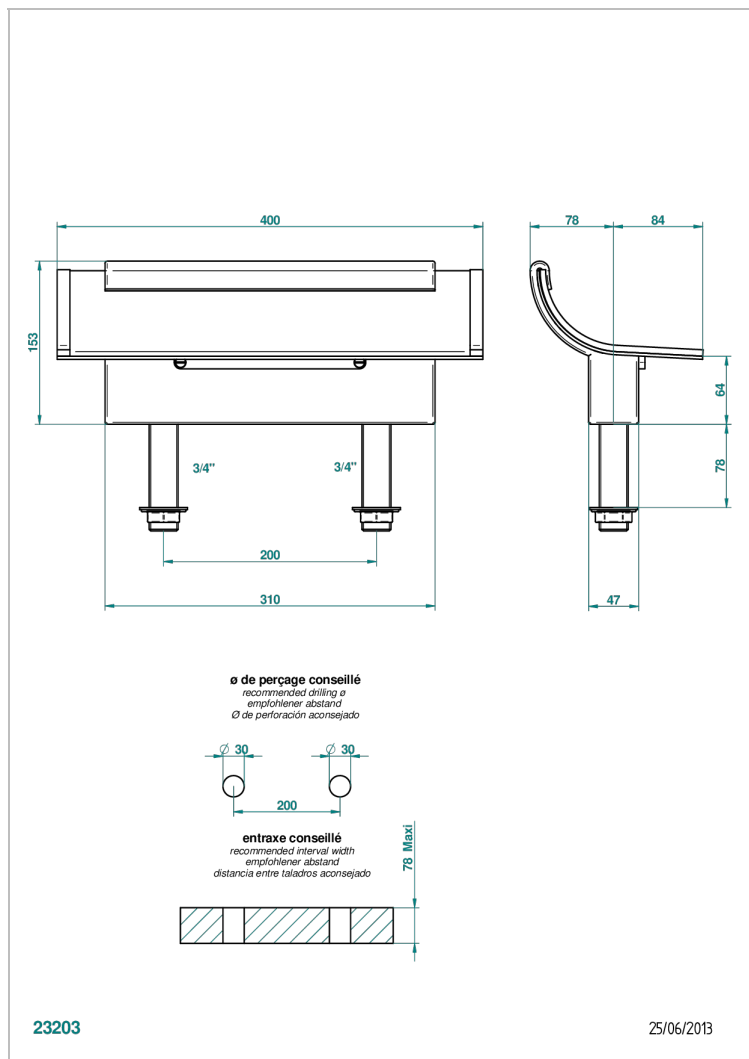

# ELLIPSE

A44-29NIA/D

Rim mounted Waterfall bath spout, length: 400 mm

THG<sup>®</sup>  
PARIS

## CHARACTERISTIC

- Ellipse
- Rim mounted Waterfall bath spout, length: 400 mm

## TECHNICAL SPECS

- Recommandé : 3 bars (max. 5 bars) - Advised : 43,5 psi (max. 72 psi)
  - écoulement libre - débit selon l'alimentation en amont
- Free flow - flow according to the upstream supply