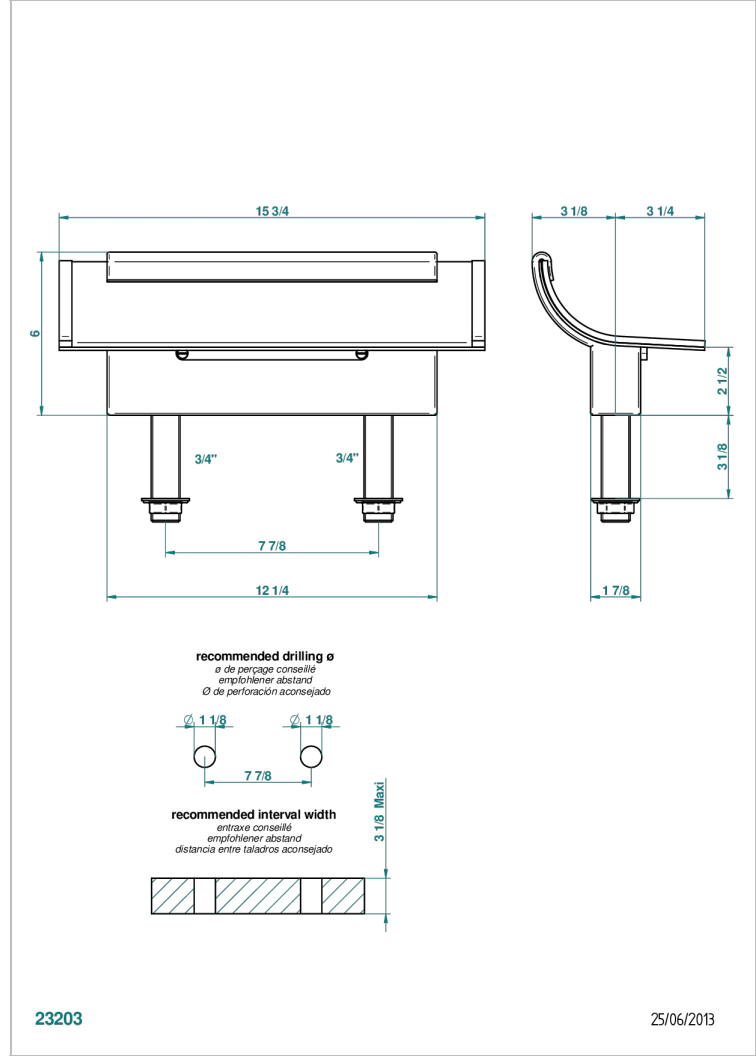

# ELLIPSE

A44-29NIA/D

Rim mounted Waterfall bath spout, length: 400 mm

## CHARACTERISTIC

- Ellipse
- Rim mounted Waterfall bath spout, length: 400 mm

## TECHNICAL SPECS

- Recommandé : 3 bars (max. 5 bars) - Advised : 43,5 psi (max. 72 psi)
  - écoulement libre - débit selon l'alimentation en amont
- Free flow - flow according to the upstream supply