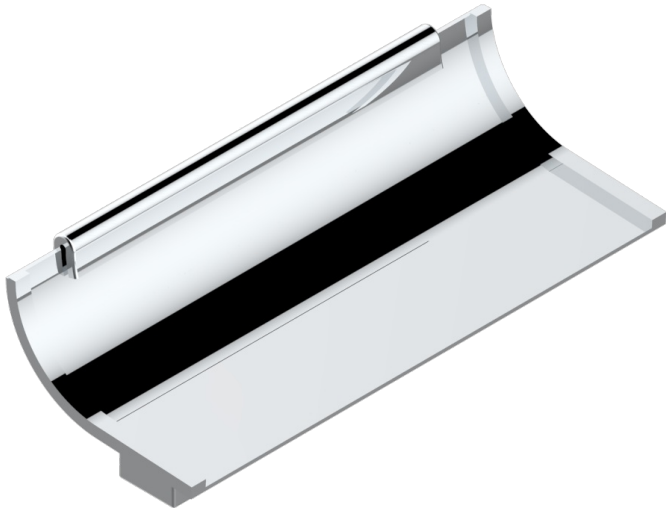

# ELLIPSE

A44-29NIA/D

Rim mounted Waterfall bath spout, length: 400 mm

23203

25/06/2013

## CHARACTERISTIC

- Ellipse
- Rim mounted Waterfall bath spout, length: 400 mm