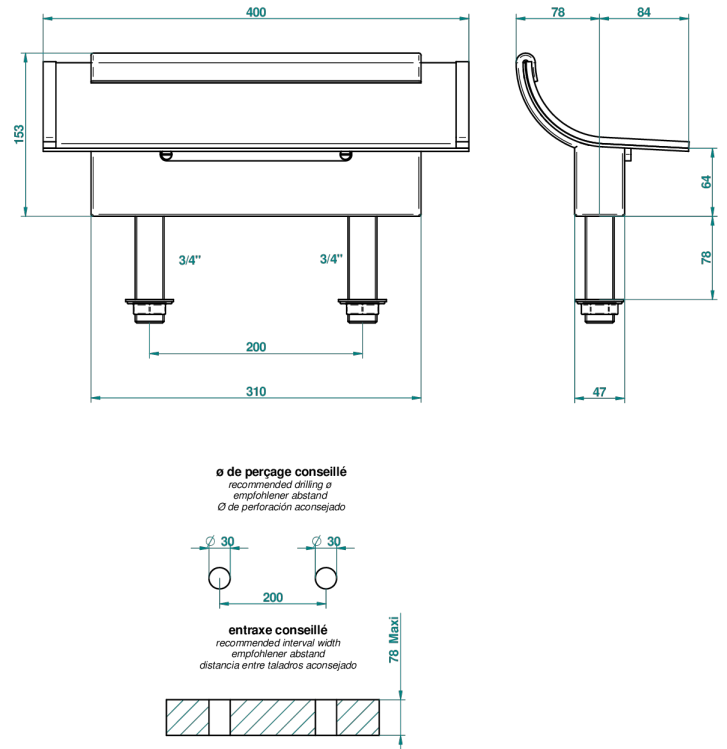

# ELLIPSE

A44-29NIA/D

Rim mounted Waterfall bath spout, length: 400 mm

23203

25/06/2013

## CHARACTERISTIC

- Ellipse
- Rim mounted Waterfall bath spout, length: 400 mm

## TECHNICAL SPECS

- Recommandé : 3 bars (max. 5 bars) - Advised : 43,5 psi (max. 72 psi)
  - écoulement libre - débit selon l'alimentation en amont
- Free flow - flow according to the upstream supply