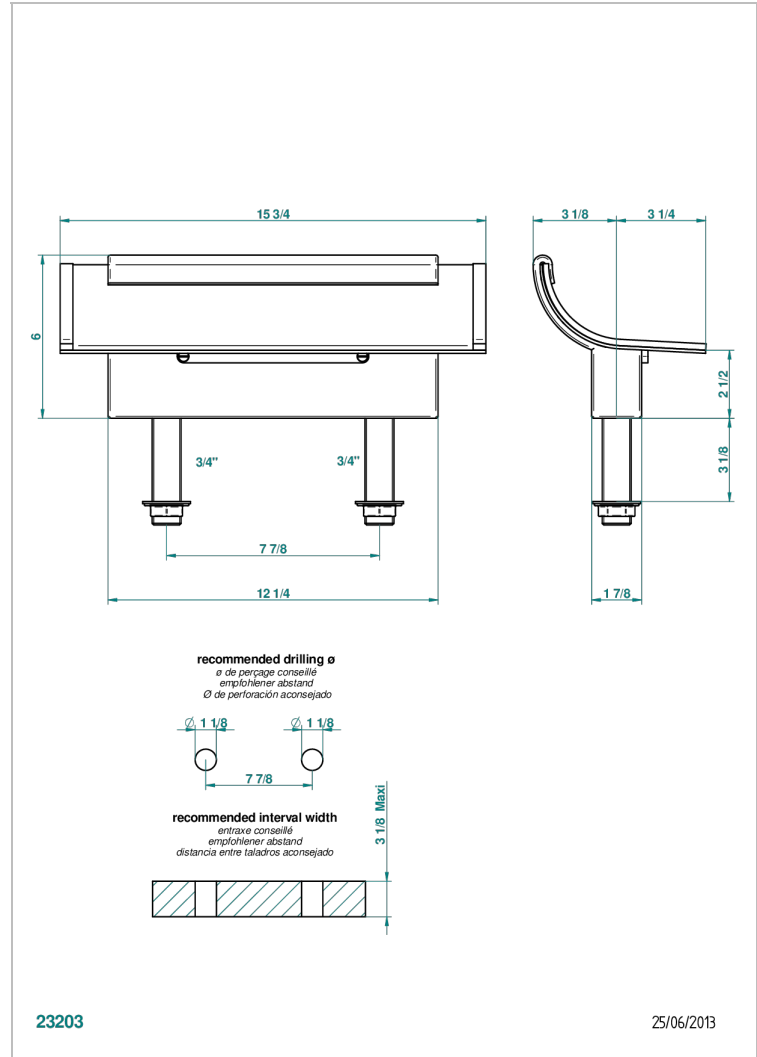

ELLIPSE

A44-29NIA/D

Rim mounted Waterfall bath spout, length: 400 mm

THG[®]
PARIS

CHARACTERISTIC

- Ellipse
- Rim mounted Waterfall bath spout, length: 400 mm

TECHNICAL SPECS

- Recommandé : 3 bars (max. 5 bars) - Advised : 43,5 psi (max. 72 psi)
 - écoulement libre - débit selon l'alimentation en amont
- Free flow - flow according to the upstream supply

RELATED SKU'S

- Ref. G00-77 Connection kit for waterfall spouts

AVAILABLE FINITIONS

Antique nickel - H28
Black ceram - D30
Matt chrome - C02
Matt gold - F07
Matt nickel (color finish) - C01
Polished chrome (color finish) - A02