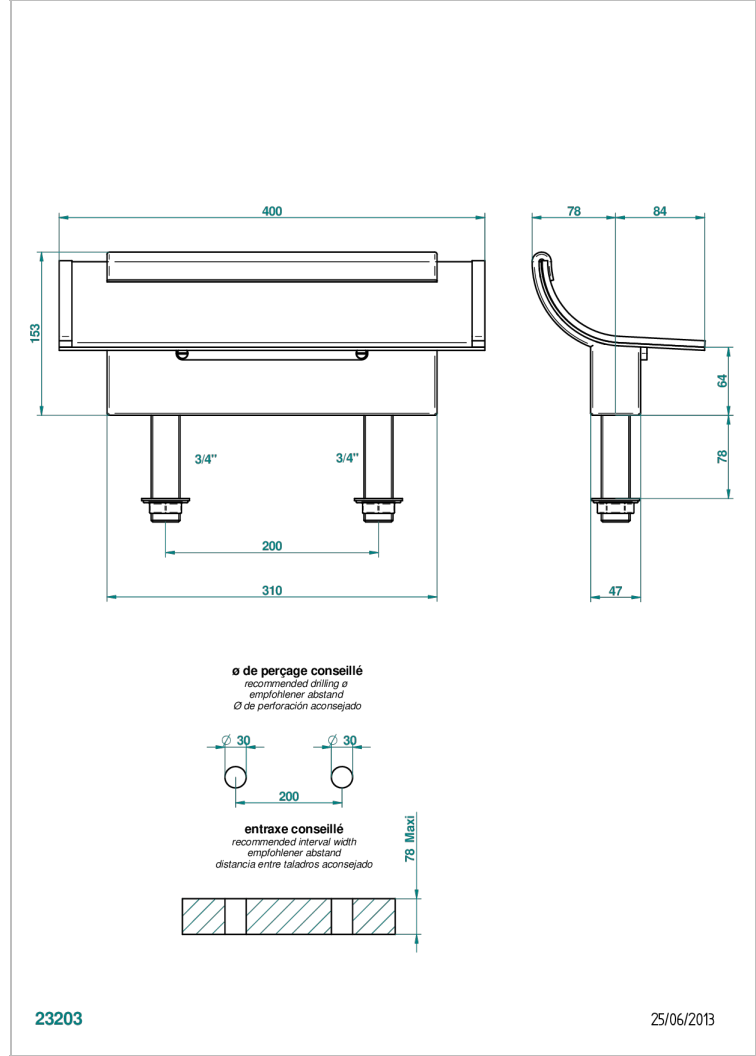

# ELLIPSE

A44-29NIA/D

Rim mounted Waterfall bath spout, length: 400 mm

## CHARACTERISTIC

- Ellipse
- Rim mounted Waterfall bath spout, length: 400 mm

## TECHNICAL SPECS

- Recommandé : 3 bars (max. 5 bars) - Advised : 43,5 psi (max. 72 psi)
- écoulement libre - débit selon l'alimentation en amont
- Free flow - flow according to the upstream supply