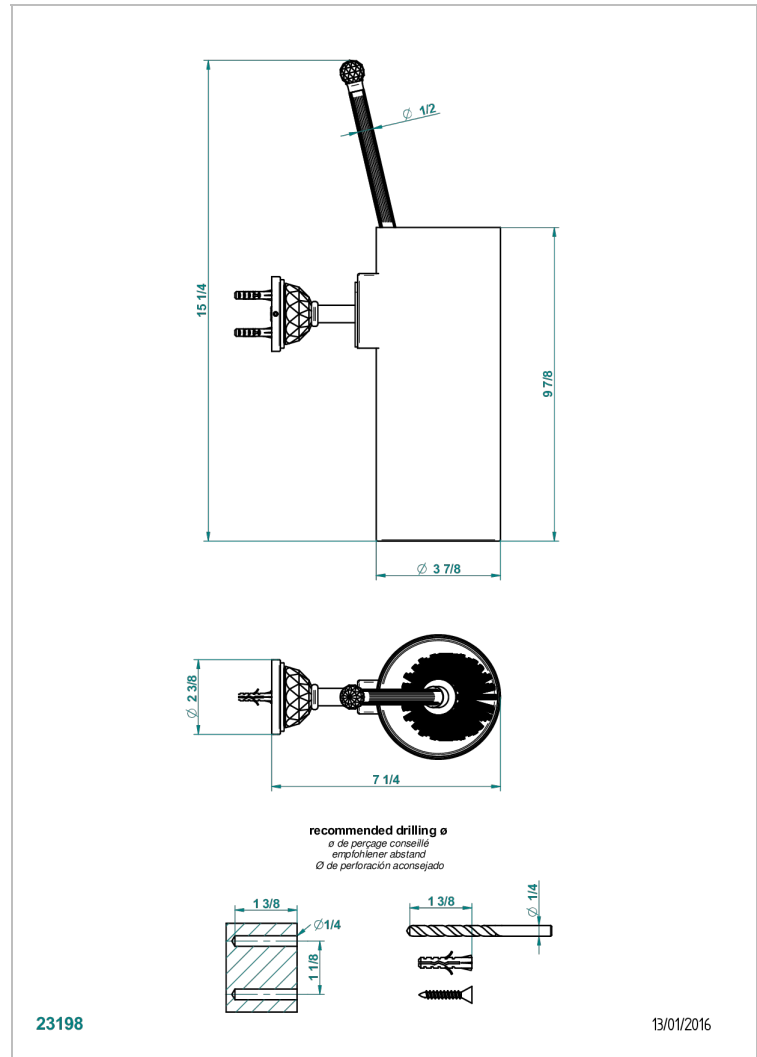

# MANDARINE CRISTALLIA DIAMANT

U1K-4720

Wall mounted toilet brush holder

## CHARACTERISTIC

- Mandarine Cristallia Diamant
- Wall mounted toilet brush holder