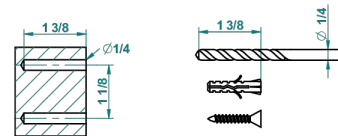

23198

13/01/2016

CHARACTERISTIC

- Najem
- Wall mounted toilet brush holder

AVAILABLE FINITIONS

Black ceram - D30
Blush PVD - H62
Brass color PVD - H49
Brown bronze color PVD - F33
Chrome polished - A02
Chrome polished / gold polished - G02

Copper antique matt, coated - H07
Gold color PVD - H52
Gold mat - F07
Gold polished - F01
Graphite PVD - H64
Light coated bronze - D01

Matt Umber PVD - H67
Matt blush PVD - H60
Matt brass color PVD - H50
Matt brown bronze color PVD - F34
Matt chrome (American satin) - C02
Matt gold color PVD - H53

Matt graphite PVD - H65
Matt nickel (American satin) - C01
Matt nickel color PVD - H56
Nickel antique / Sovereign - H28
Nickel color PVD - H55
Nickel polished - B01

Soft gold - F30
Soft matt gold - F31
Umber PVD - H66