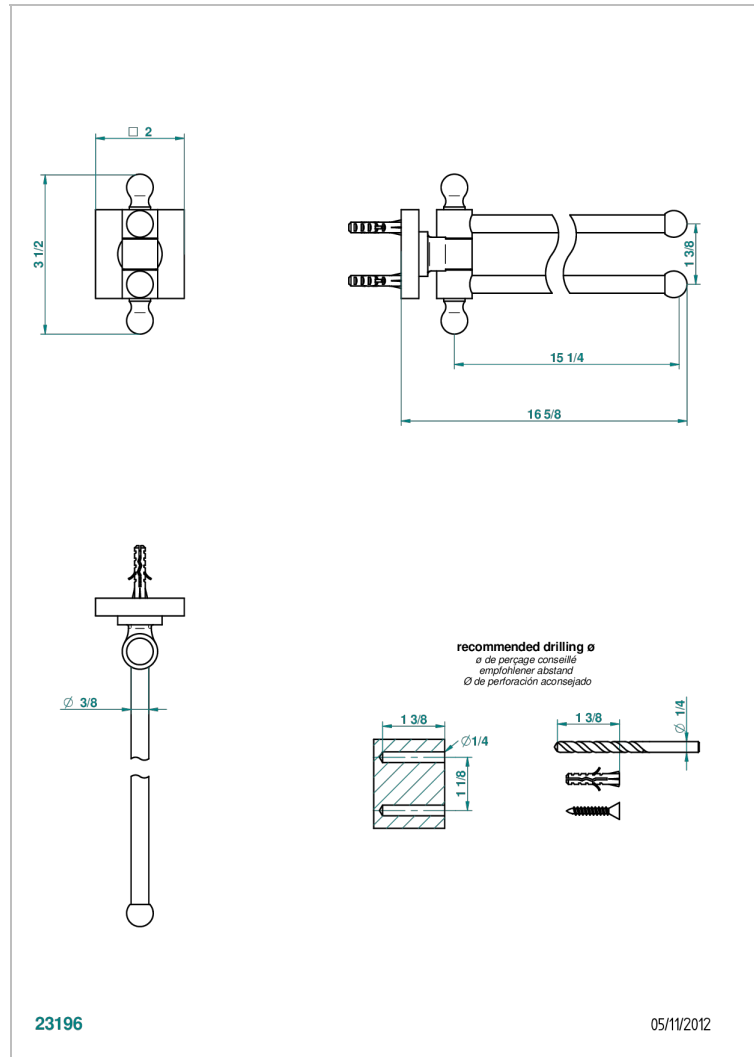

PROFIL BLACK ONYX WITH LEVER

A6P-522

Double towel holder, 2 mobile rails, length: 400 mm, ø 16 mm

THG[®]
PARIS

CHARACTERISTIC

- Profil Black Onyx with lever
- Double towel holder, 2 mobile rails, length: 400 mm, ø 16 mm