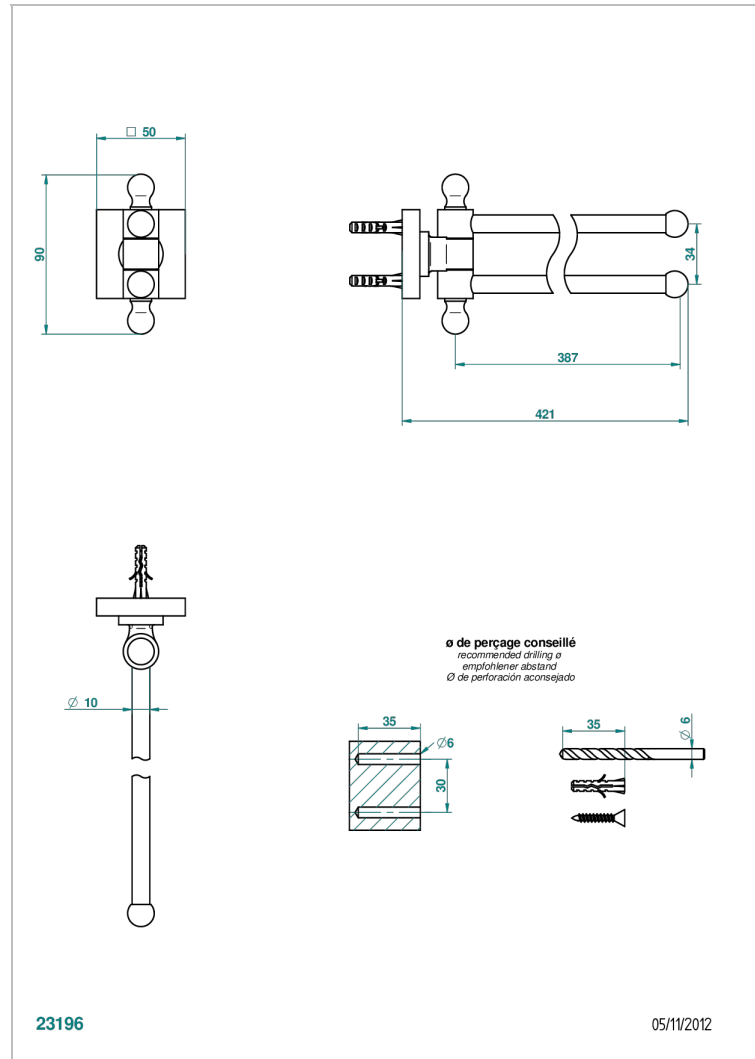

# PROFIL BLACK ONYX

A6N-522

Towel bar 15 3/4" long, double swivel

THG<sup>®</sup>  
PARIS

## CHARACTERISTIC

- Profil Black Onyx
- Towel bar 15 3/4" long, double swivel