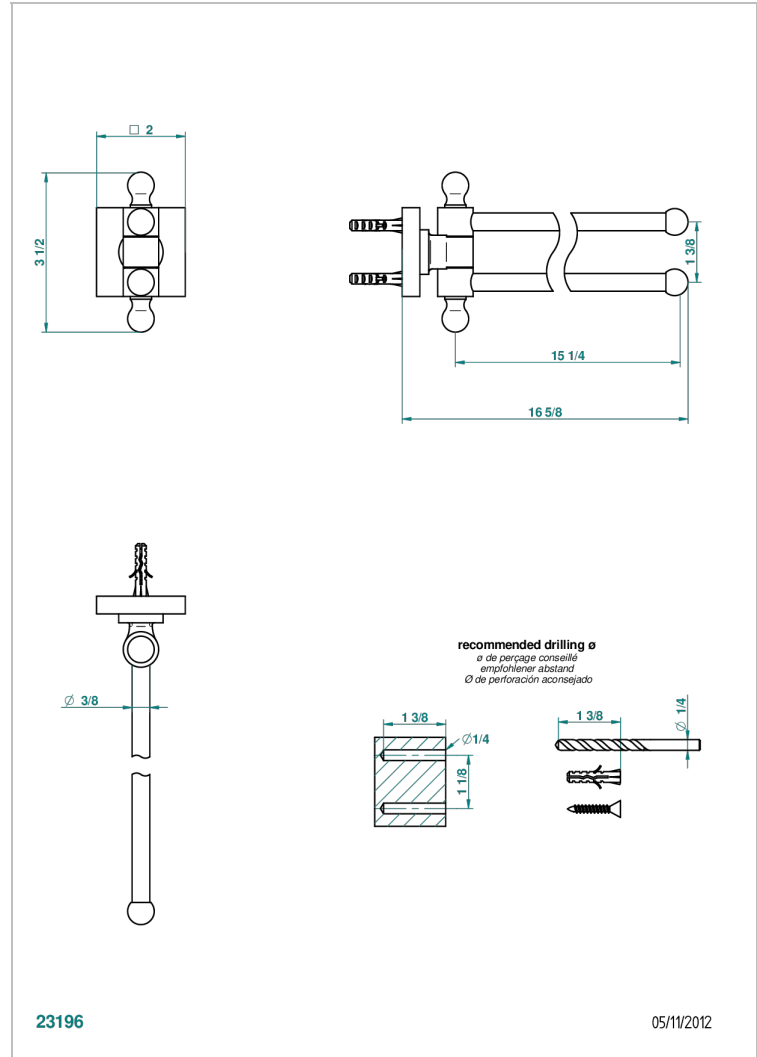

PROFIL BLACK ONYX

A6N-522

Towel bar 15 3/4" long, double swivel

23196

05/11/2012

CHARACTERISTIC

- Profil Black Onyx
- Towel bar 15 3/4" long, double swivel

AVAILABLE FINITIONS