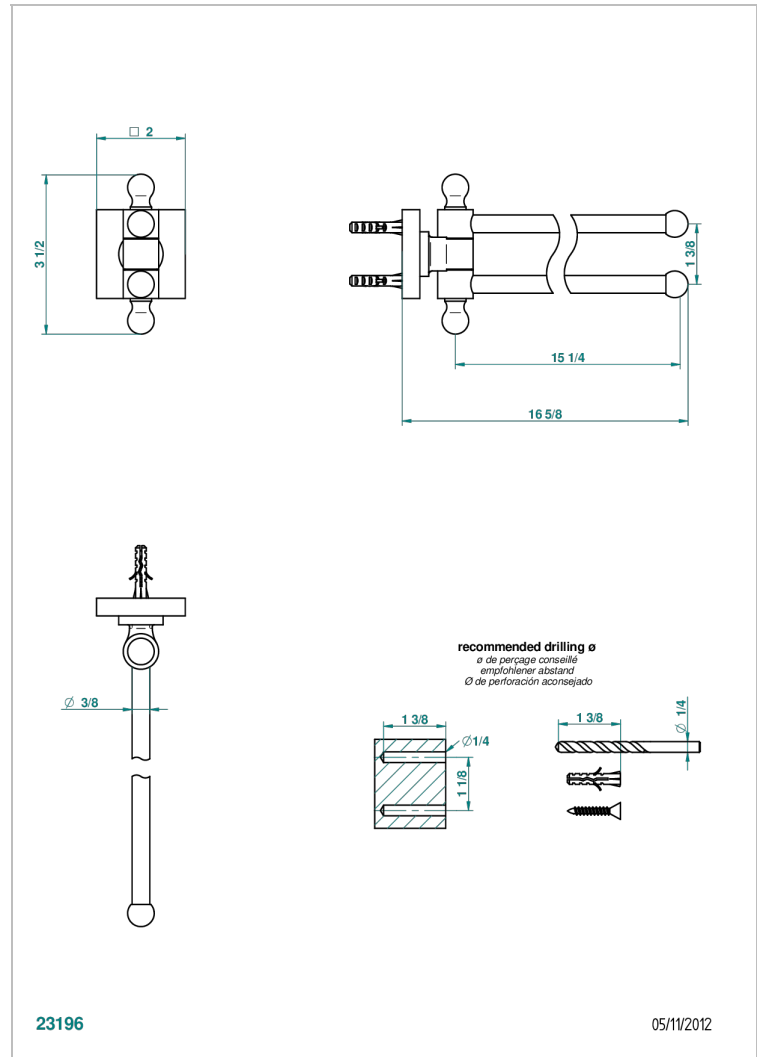

# PROFIL BLACK ONYX

A6N-522

Double towel holder, 2 mobile rails, length: 400 mm, ø 16 mm

THG<sup>®</sup>  
PARIS

## CHARACTERISTIC

- Profil Black Onyx
- Double towel holder, 2 mobile rails, length: 400 mm, ø 16 mm