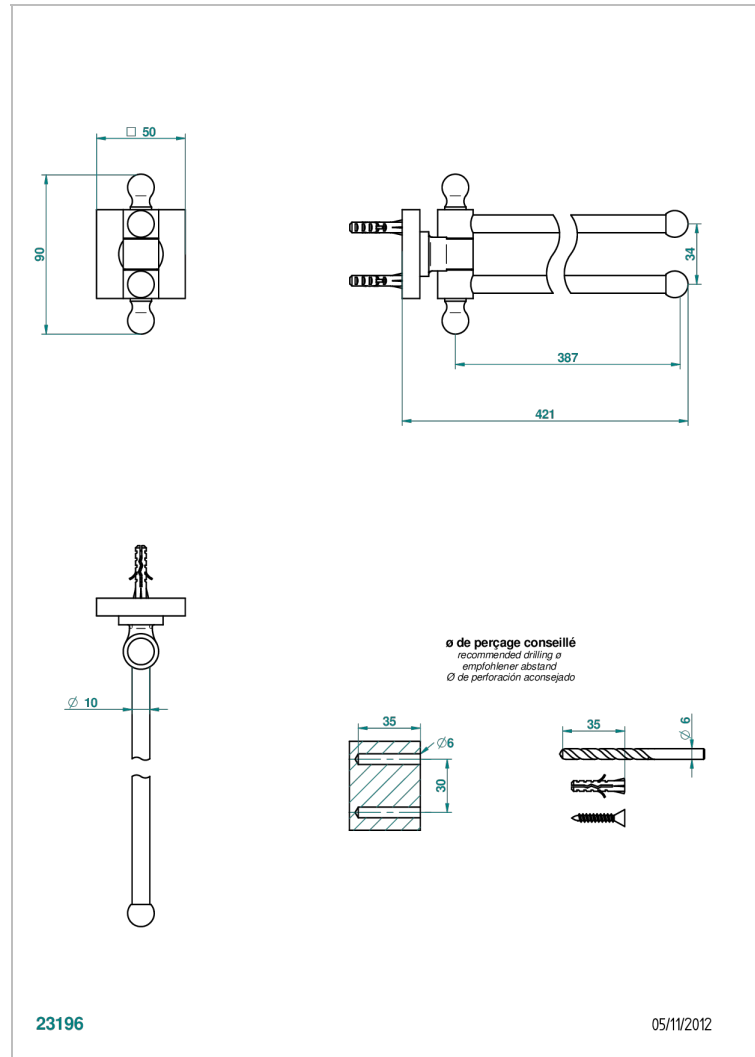

PROFIL BLACK ONYX

A6N-522

Double towel holder, 2 mobile rails, length: 400 mm, \varnothing 16 mm

CHARACTERISTIC

- Profil Black Onyx
- Double towel holder, 2 mobile rails, length: 400 mm, \varnothing 16 mm