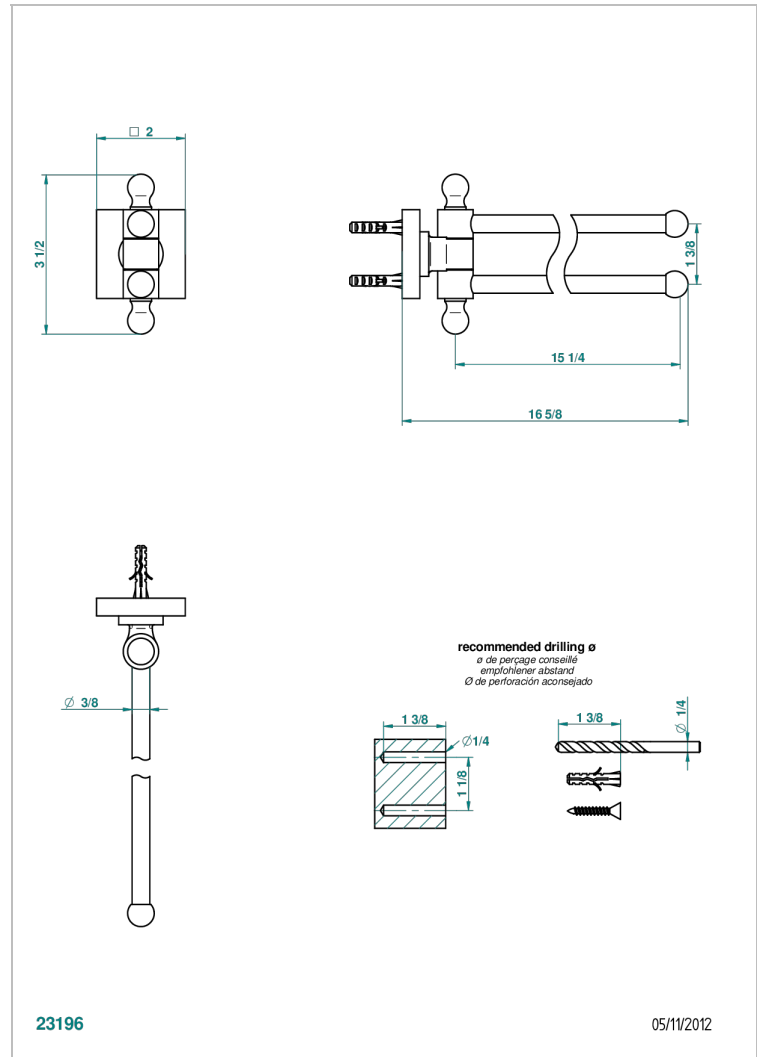

PROFIL BLACK ONYX

A6N-522

Double towel holder, 2 mobile rails, length: 400 mm, ø 16 mm

THG[®]
PARIS

CHARACTERISTIC

- Profil Black Onyx
- Double towel holder, 2 mobile rails, length: 400 mm, ø 16 mm

AVAILABLE FINITIONS