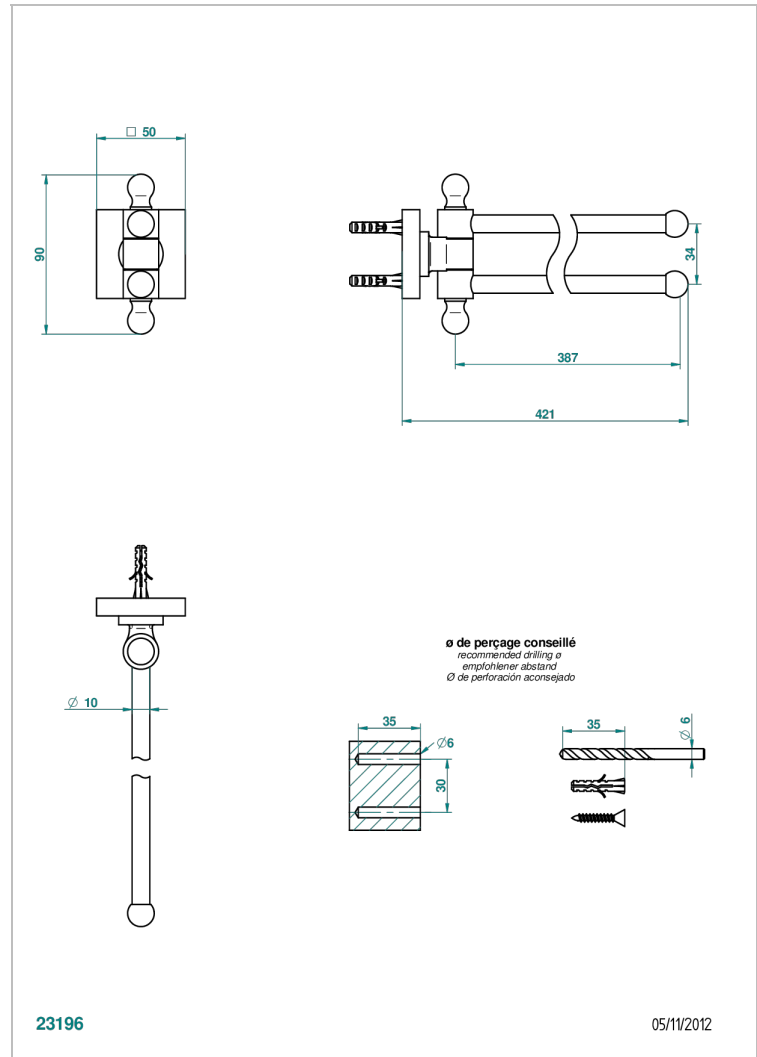

PROFIL BLACK ONYX

A6N-522

Double towel holder, 2 mobile rails, length: 400 mm, \varnothing 16 mm

THG[®]
PARIS

CHARACTERISTIC

- Profil Black Onyx
- Double towel holder, 2 mobile rails, length: 400 mm, \varnothing 16 mm