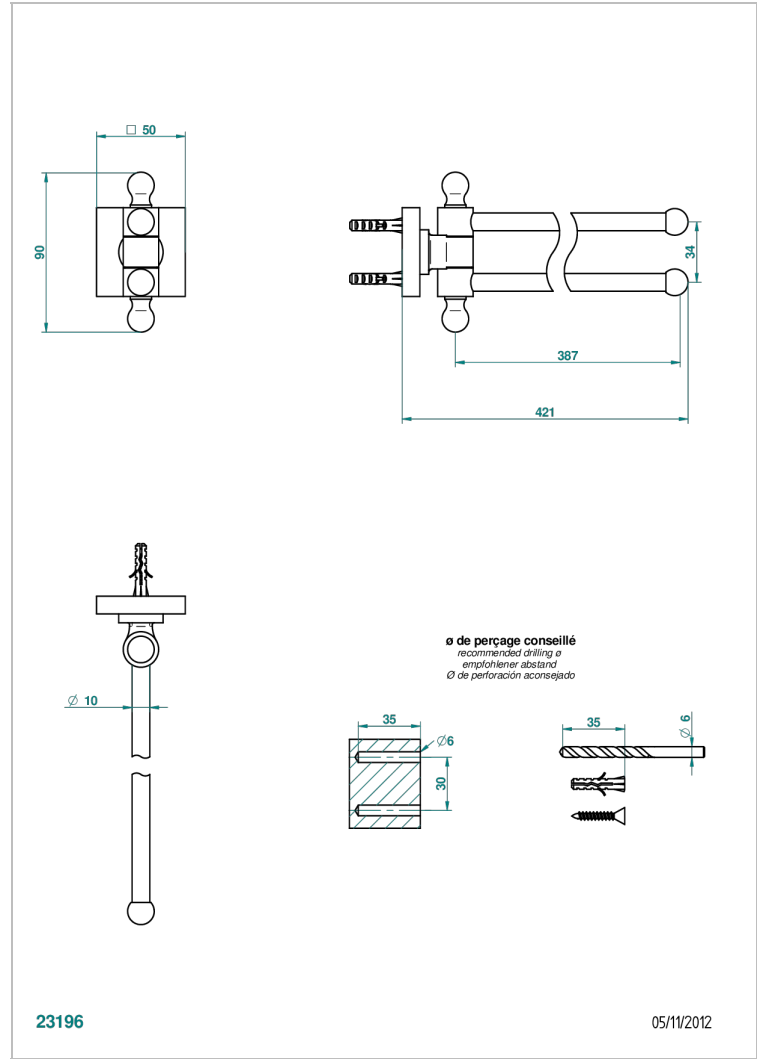

# PROFIL LALIQUE CLEAR CRYSTAL WITH LEVER HANDLES

A6H-522

Towel bar 15 3/4" long, double swivel

## CHARACTERISTIC

- Profil Lalique Clear crystal with lever handles
- Towel bar 15 3/4" long, double swivel