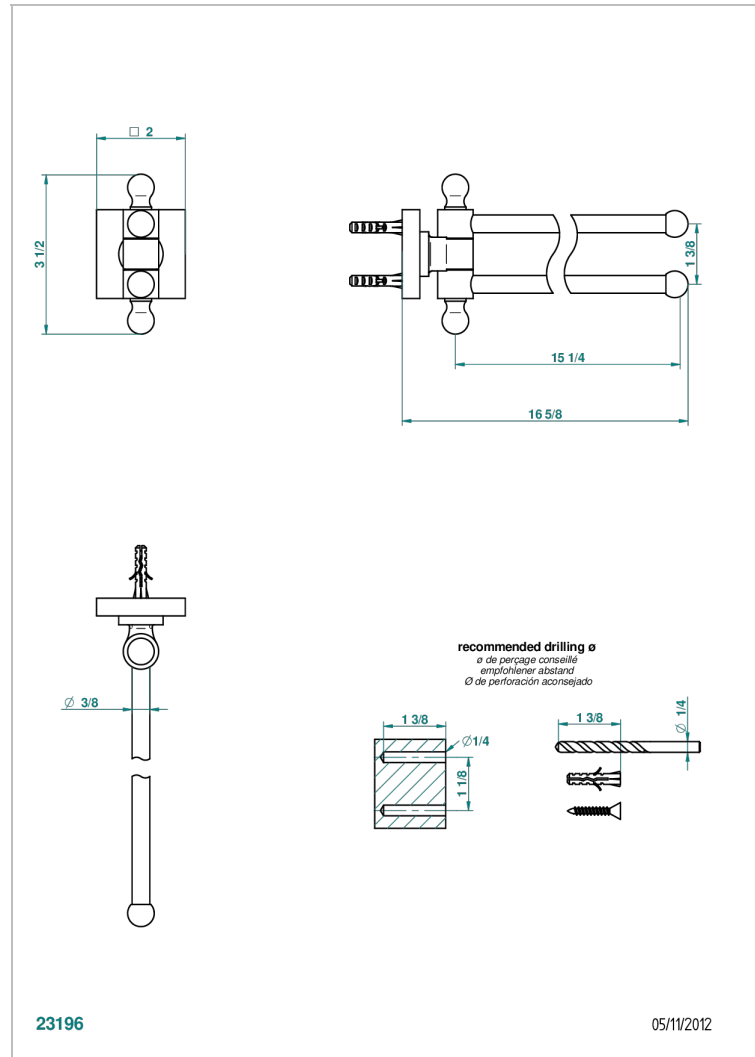

# PROFIL LALIQUE CLEAR CRYSTAL WITH LEVER HANDLES

A6H-522

Towel bar 15 3/4" long, double swivel

## CHARACTERISTIC

- Profil Lalique Clear crystal with lever handles
- Towel bar 15 3/4" long, double swivel