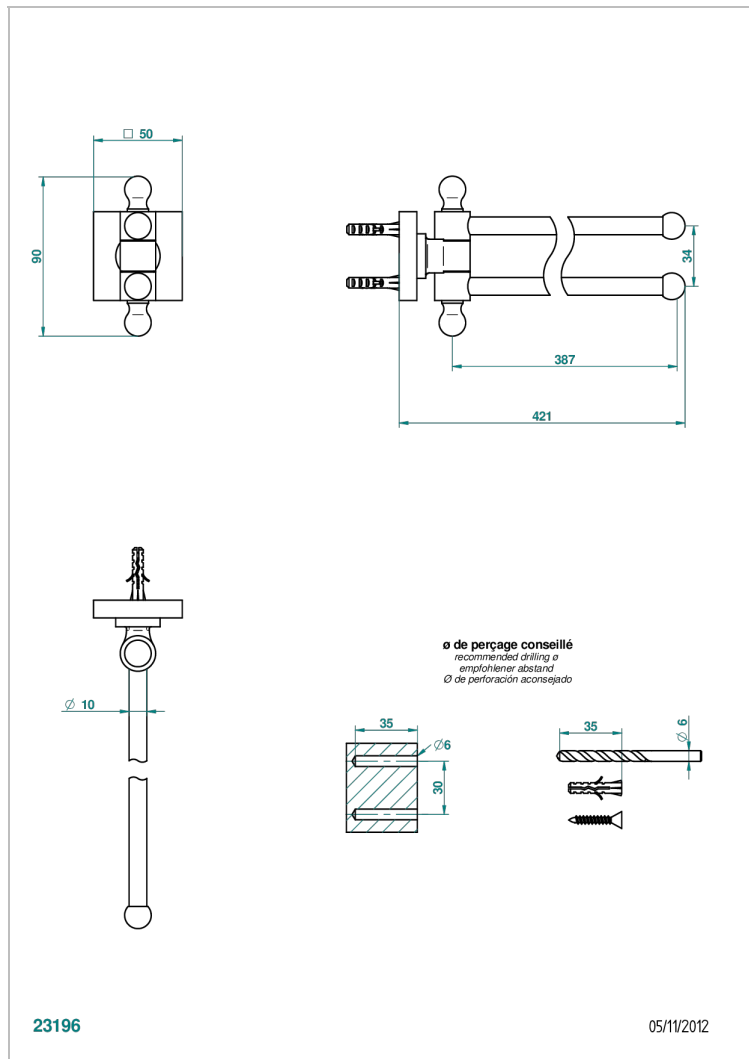

PROFIL LALIQUE CLEAR CRYSTAL WITH LEVER

A6H-522

Double towel holder, 2 mobile rails, length: 400 mm, ø 16 mm

CHARACTERISTIC

- Profil Lalique Clear crystal with lever
- Double towel holder, 2 mobile rails, length: 400 mm, ø 16 mm