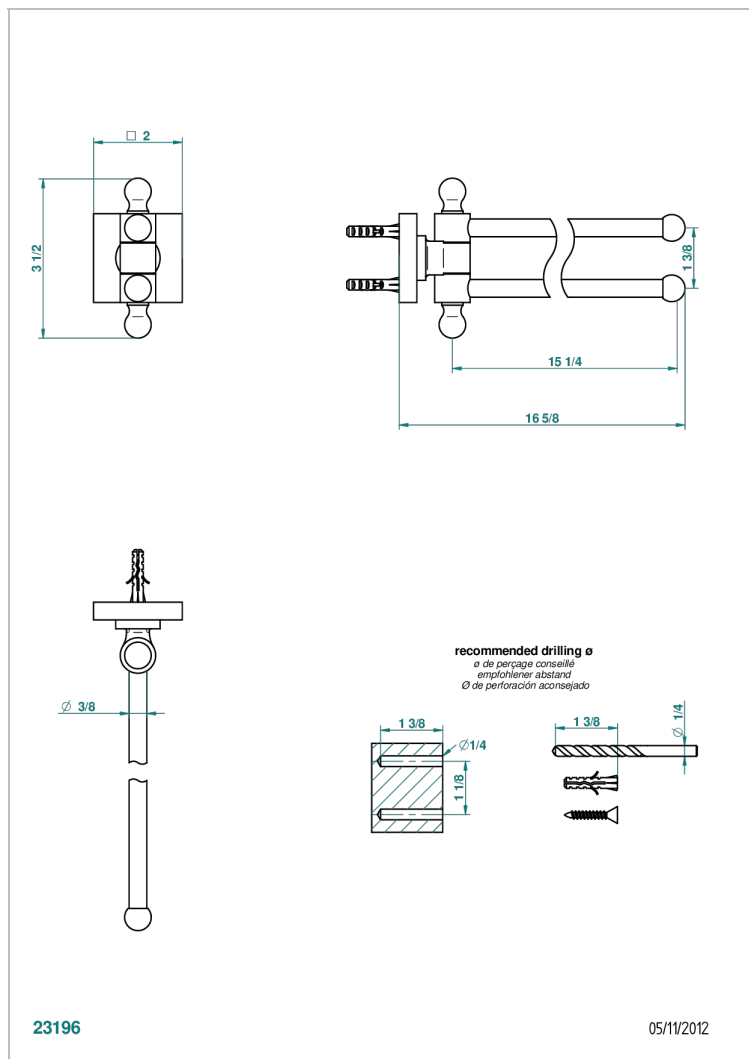

PROFIL LALIQUE CLEAR CRYSTAL WITH LEVER

A6H-522

Double towel holder, 2 mobile rails, length: 400 mm, ø 16 mm

CHARACTERISTIC

- Profil Laliqe Clear crystal with lever
- Double towel holder, 2 mobile rails, length: 400 mm, ø 16 mm