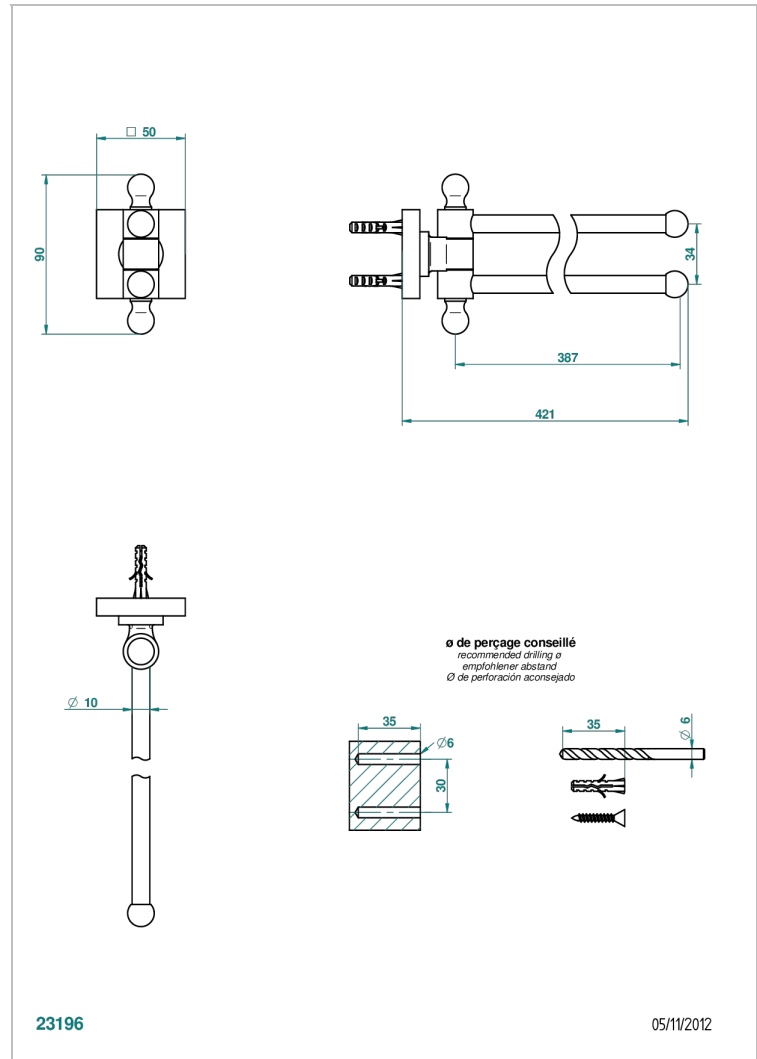

PROFIL LALIQUE CLEAR CRYSTAL WITH LEVER

A6H-522

Double towel holder, 2 mobile rails, length: 400 mm, ø 16 mm

CHARACTERISTIC

- Profil Lalique Clear crystal with lever
- Double towel holder, 2 mobile rails, length: 400 mm, ø 16 mm