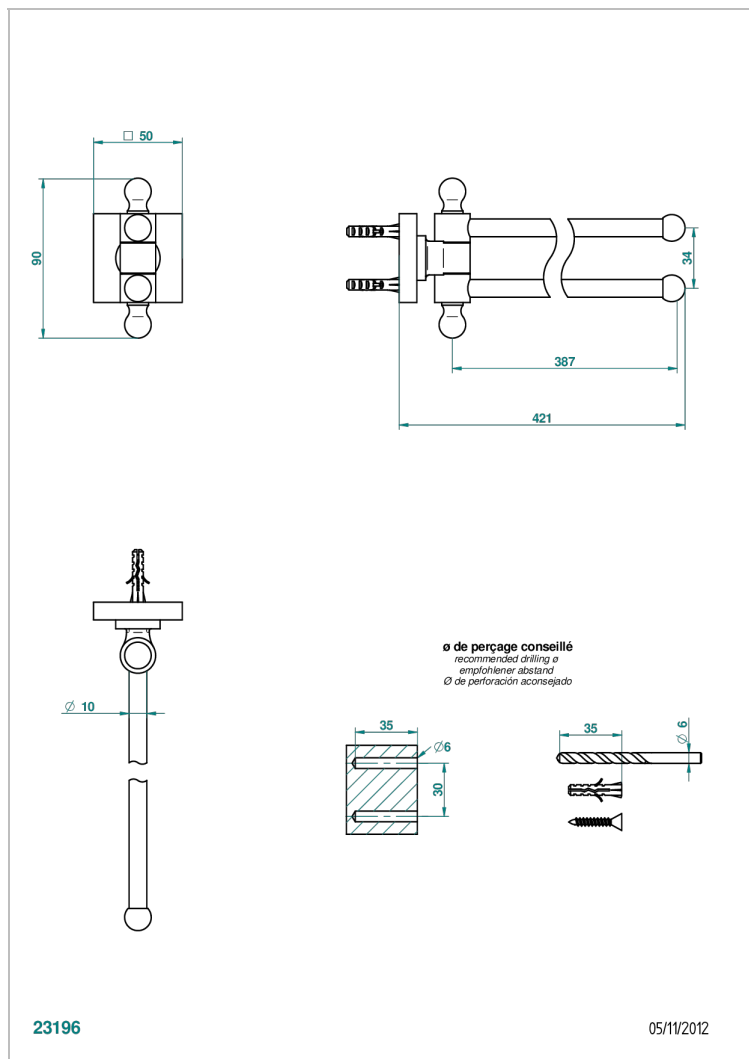

PROFIL LALIQUE CLEAR CRYSTAL

A6G-522

Double towel holder, 2 mobile rails, length: 400 mm, ø 16 mm

THG[®]
PARIS

CHARACTERISTIC

- Profil Laliq Clear crystal
- Double towel holder, 2 mobile rails, length: 400 mm, ø 16 mm

AVAILABLE FINITIONS

Antique nickel - H28
Black ceram - D30
Blush PVD - H62
Brass color PVD - H49
Brown bronze color PVD - F33
Gold color PVD - H52

Graphite PVD - H64
Lacquered light bronze - D01
Matt Umber PVD - H67
Matt blush PVD - H60
Matt brass color PVD - H50
Matt brown bronze color PVD - F34