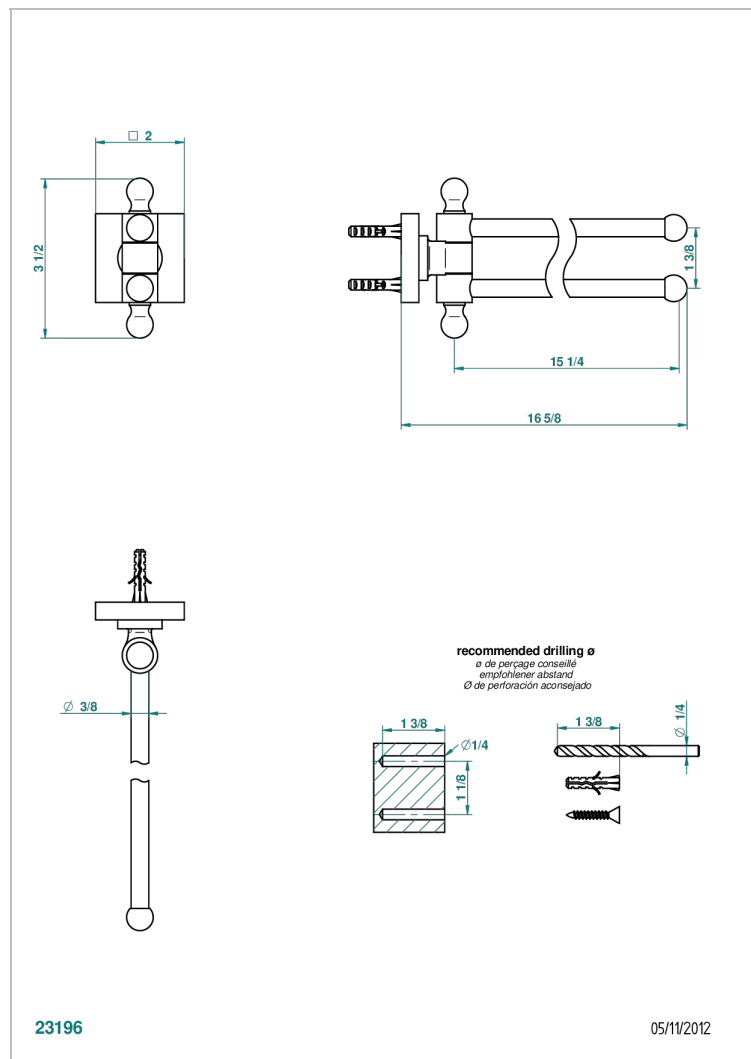

# PROFIL LALIQUE CLEAR CRYSTAL

A6G-522

Double towel holder, 2 mobile rails, length: 400 mm, ø 16 mm

## CHARACTERISTIC

- Profil Lalique Clear crystal
- Double towel holder, 2 mobile rails, length: 400 mm, ø 16 mm