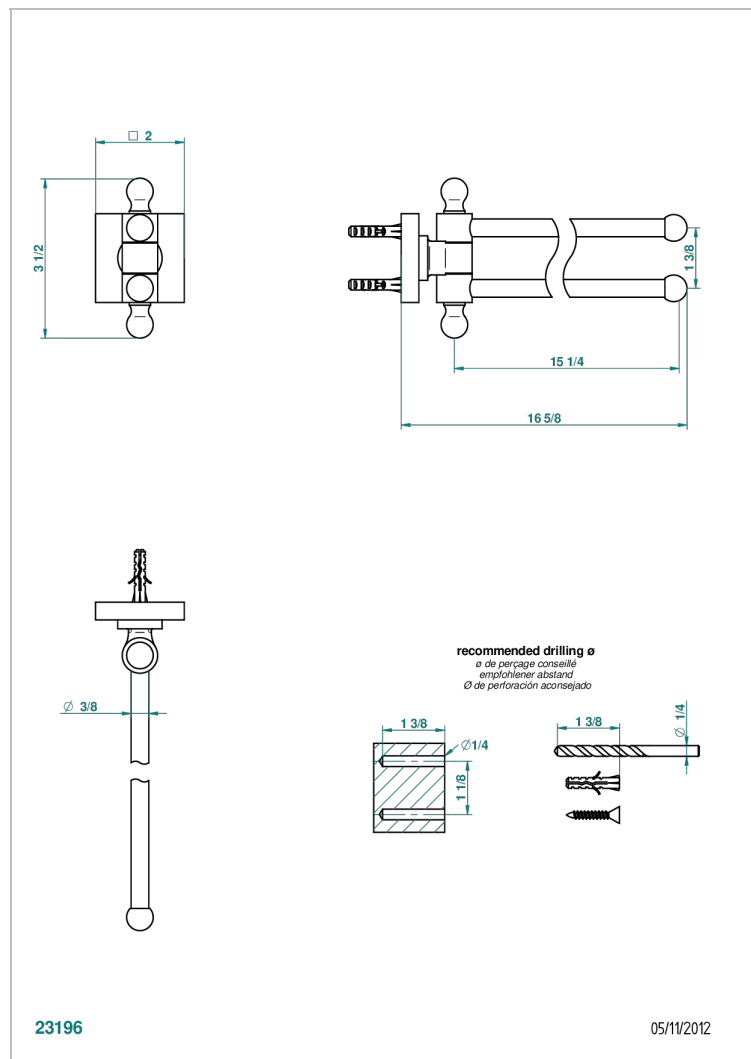

PROFIL LALIQUE CLEAR CRYSTAL

A6G-522

Double towel holder, 2 mobile rails, length: 400 mm, ø 16 mm

CHARACTERISTIC

- Profil Lalique Clear crystal
- Double towel holder, 2 mobile rails, length: 400 mm, ø 16 mm