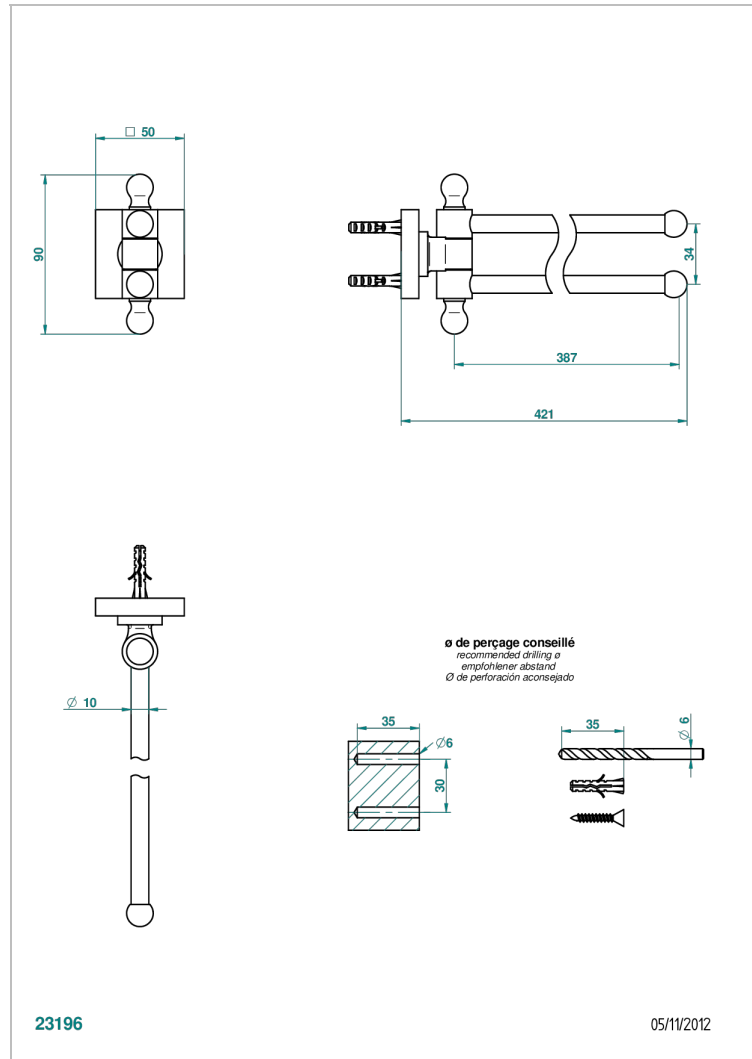

PROFIL LALIQUE CLEAR CRYSTAL

A6G-522

Double towel holder, 2 mobile rails, length: 400 mm, ø 16 mm

CHARACTERISTIC

- Profil Lalique Clear crystal
- Double towel holder, 2 mobile rails, length: 400 mm, ø 16 mm