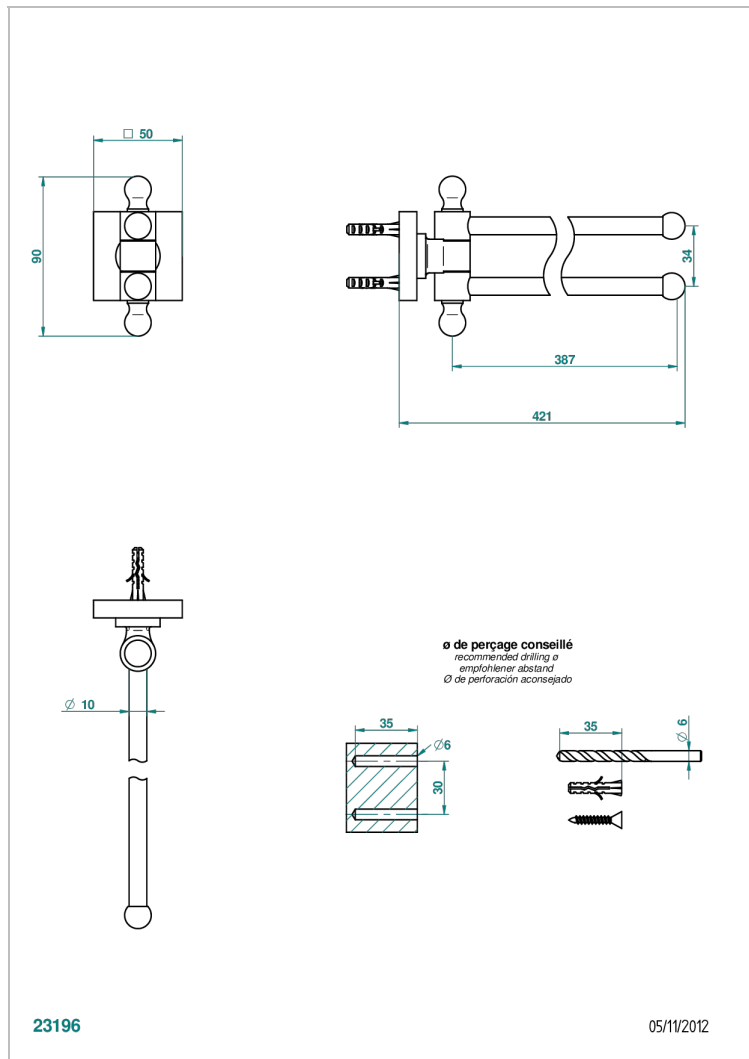

# PROFIL METAL WITH LEVER HANDLES

A6B-522

Towel bar 15 3/4" long, double swivel

23196

05/11/2012

## CHARACTERISTIC

- Profil Metal with lever handles
- Towel bar 15 3/4" long, double swivel