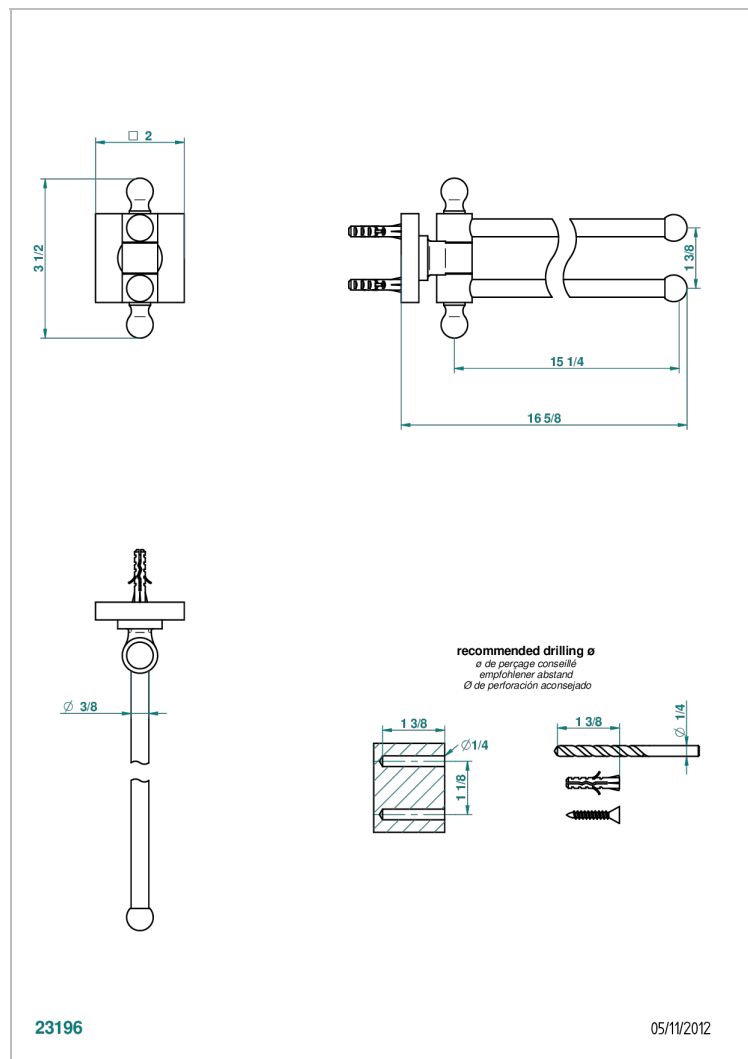

PROFIL METAL WITH LEVER HANDLES

A6B-522

Towel bar 15 3/4" long, double swivel

CHARACTERISTIC

- Profil Metal with lever handles
- Towel bar 15 3/4" long, double swivel

AVAILABLE FINITIONS

Black ceram - D30
Blush PVD - H62
Brass color PVD - H49
Brown bronze color PVD - F33
Chrome polished - A02
Chrome polished / gold polished - G02