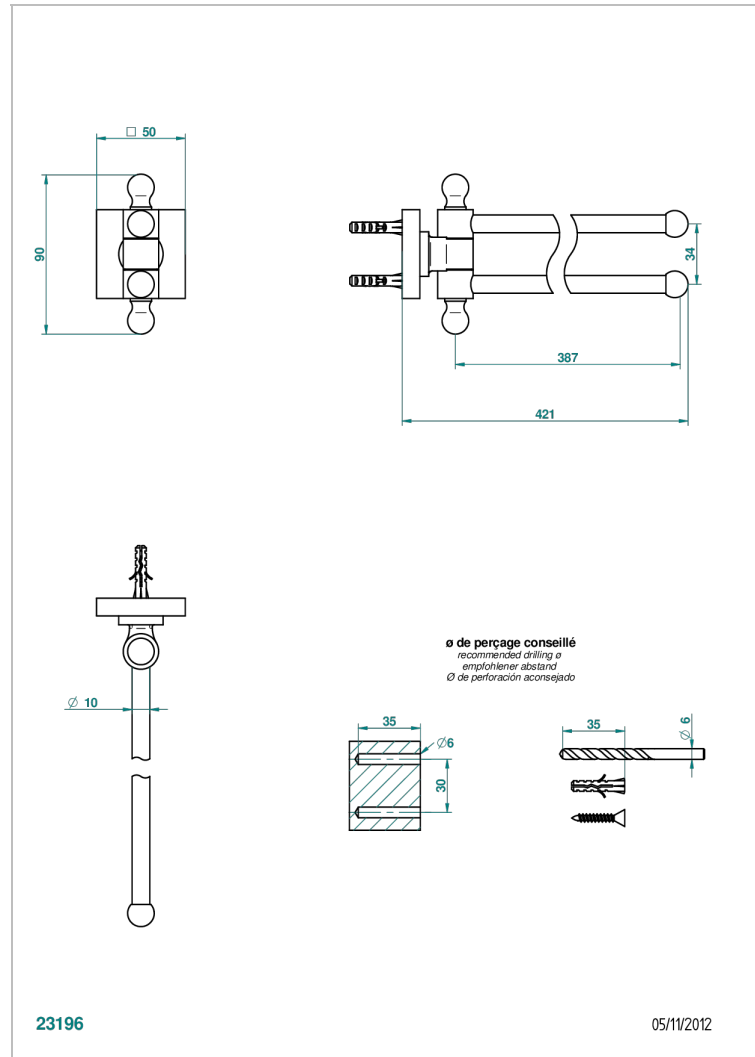

PROFIL METAL WITH LEVER

A6B-522

Double towel holder, 2 mobile rails, length: 400 mm, \varnothing 16 mm

THG[®]
PARIS

CHARACTERISTIC

- Profil Metal with lever
- Double towel holder, 2 mobile rails, length: 400 mm, \varnothing 16 mm