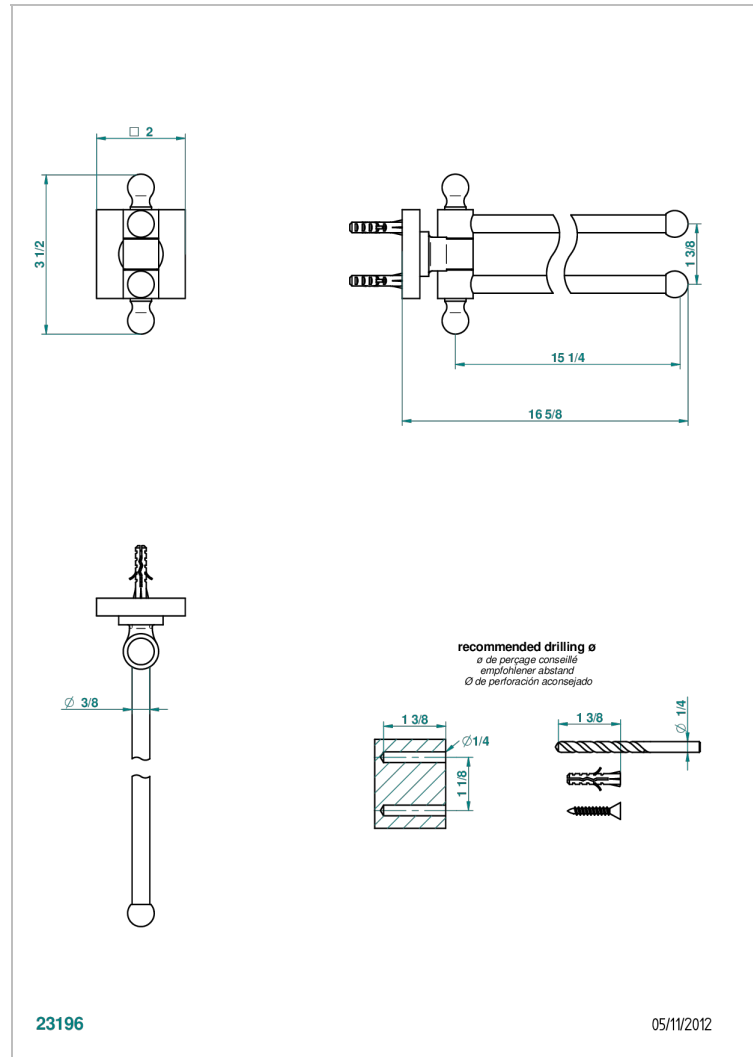

PROFIL METAL WITH LEVER

A6B-522

Double towel holder, 2 mobile rails, length: 400 mm, \varnothing 16 mm

CHARACTERISTIC

- Profil Metal with lever
- Double towel holder, 2 mobile rails, length: 400 mm, \varnothing 16 mm