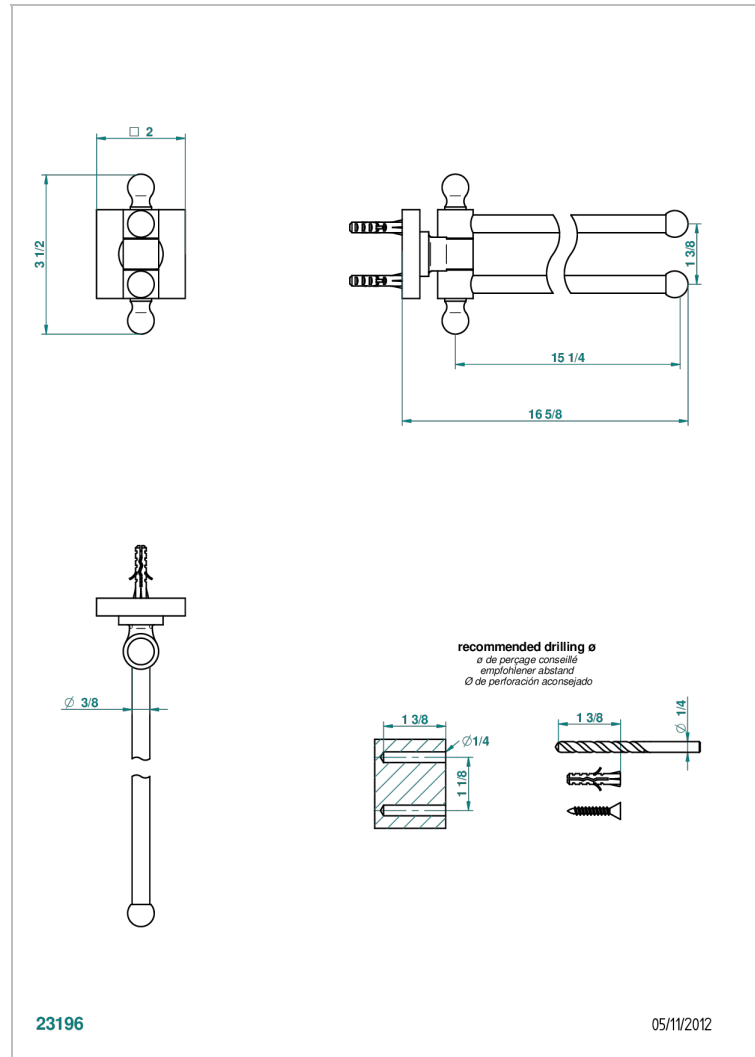

# PROFIL METAL WITH LEVER

A6B-522

Double towel holder, 2 mobile rails, length: 400 mm,  $\varnothing$  16 mm

THG<sup>®</sup>  
PARIS

## CHARACTERISTIC

- Profil Metal with lever
- Double towel holder, 2 mobile rails, length: 400 mm,  $\varnothing$  16 mm