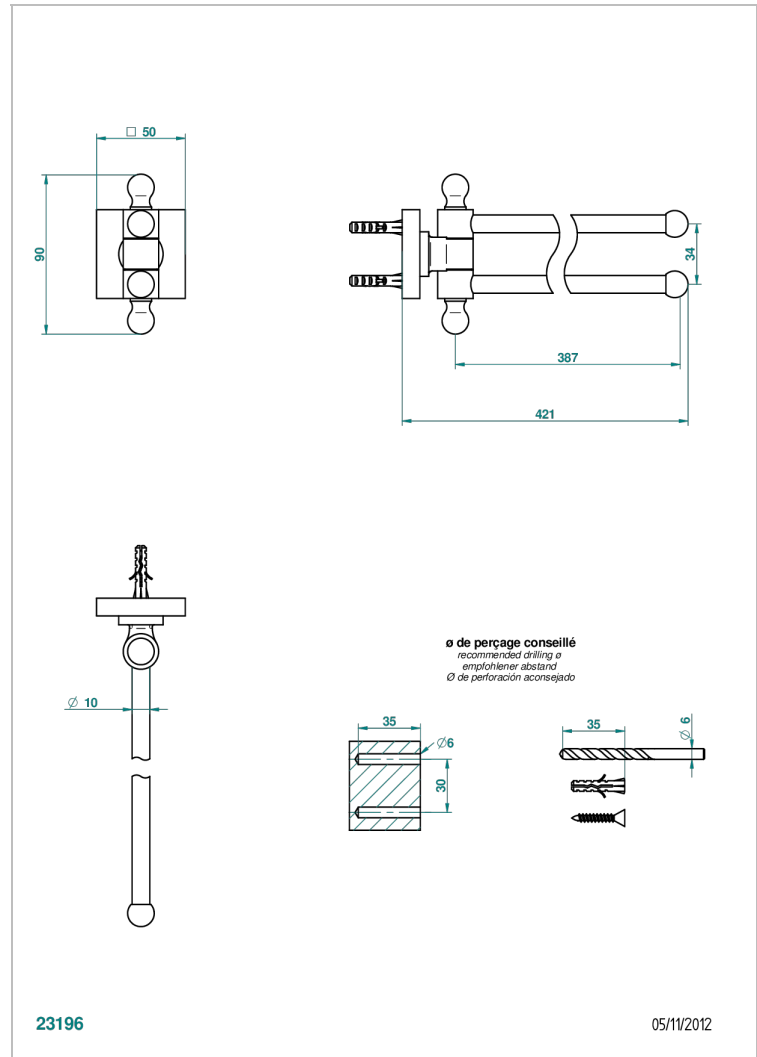

PROFIL METAL WITH LEVER

A6B-522

Double towel holder, 2 mobile rails, length: 400 mm, \varnothing 16 mm

THG[®]
PARIS

CHARACTERISTIC

- Profil Metal with lever
- Double towel holder, 2 mobile rails, length: 400 mm, \varnothing 16 mm