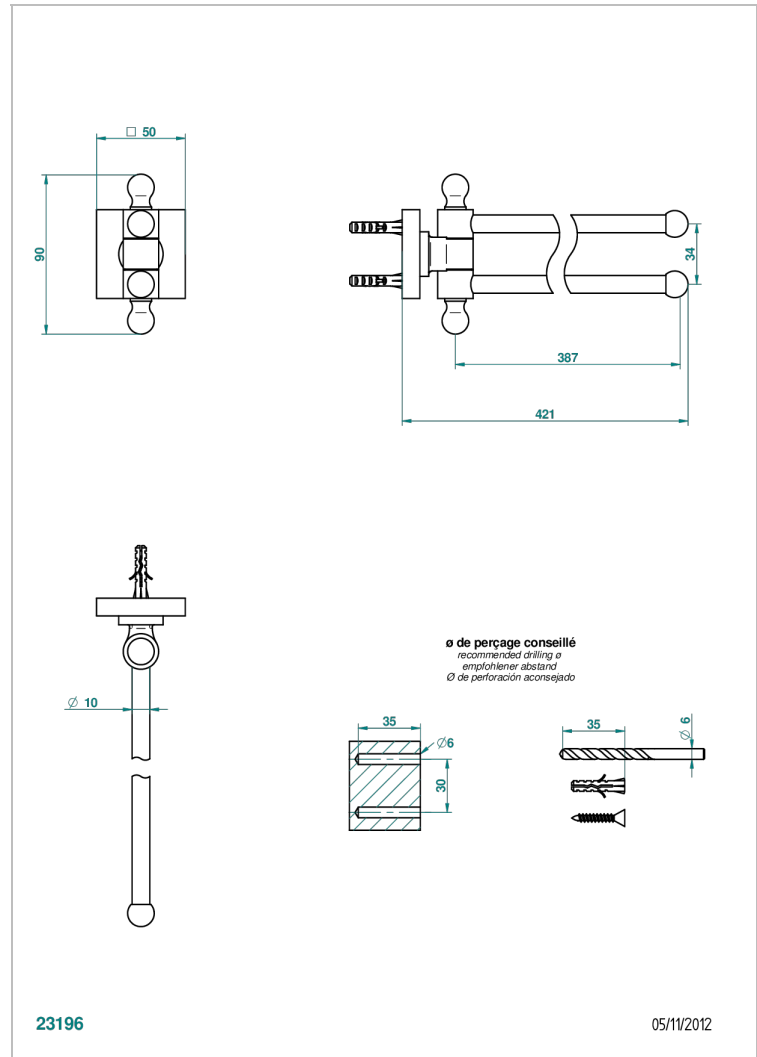

PROFIL METAL

A6A-522

Towel bar 15 3/4" long, double swivel

THG[®]
PARIS

23196

05/11/2012

CHARACTERISTIC

- Profil Metal
- Towel bar 15 3/4" long, double swivel