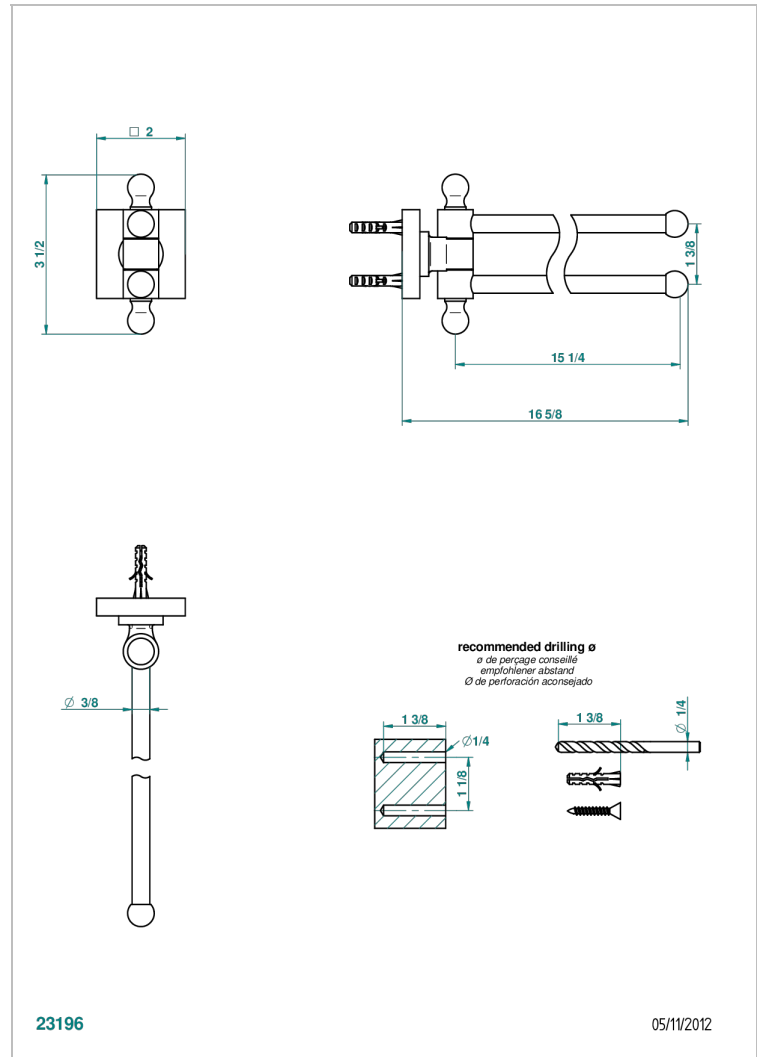

PROFIL METAL

A6A-522

Towel bar 15 3/4" long, double swivel

THG[®]
PARIS

CHARACTERISTIC

- Profil Metal
- Towel bar 15 3/4" long, double swivel

AVAILABLE FINITIONS

Black ceram - D30
Blush PVD - H62
Brass color PVD - H49
Brown bronze color PVD - F33
Chrome polished - A02
Chrome polished / gold polished - G02