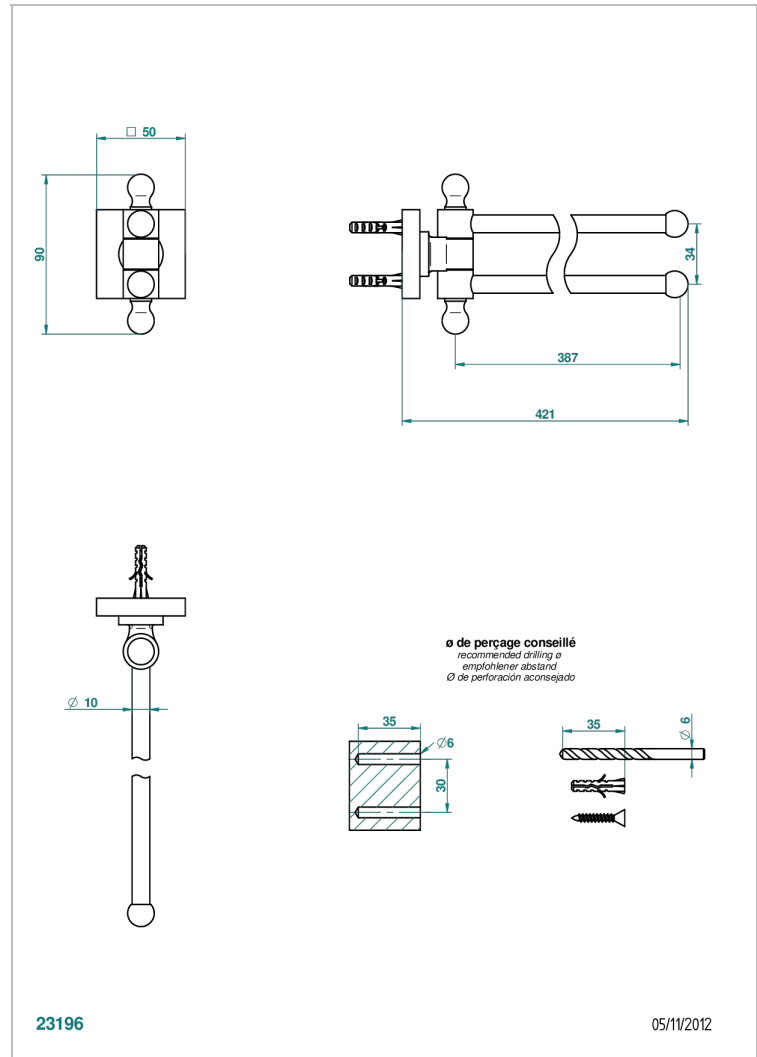

# PROFIL METAL

A6A-522

Double towel holder, 2 mobile rails, length: 400 mm,  $\varnothing$  16 mm

THG<sup>®</sup>  
PARIS

## CHARACTERISTIC

- Profil Metal
- Double towel holder, 2 mobile rails, length: 400 mm,  $\varnothing$  16 mm