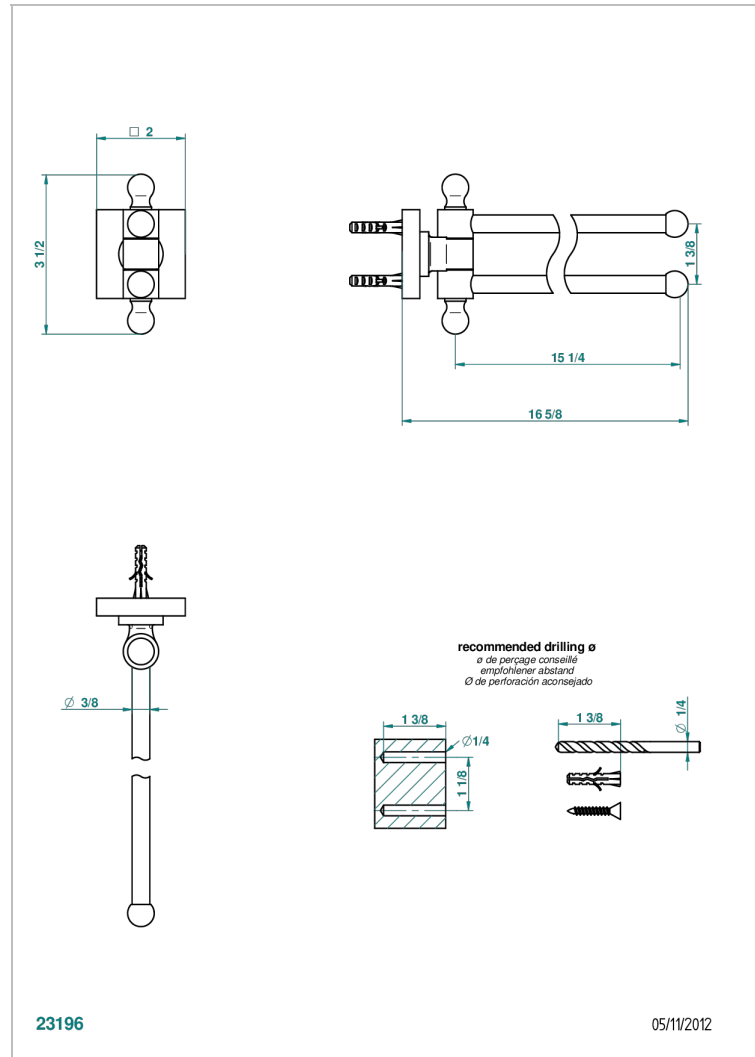

PROFIL METAL

A6A-522

Double towel holder, 2 mobile rails, length: 400 mm, \varnothing 16 mm

THG[®]
PARIS

CHARACTERISTIC

- Profil Metal
- Double towel holder, 2 mobile rails, length: 400 mm, \varnothing 16 mm