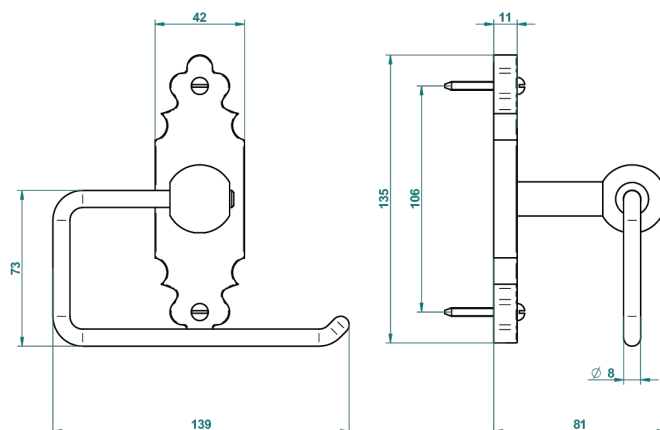

# 1900 WITH SMOOTH METAL LEVER HANDLES

G3M-538A

Toilet paper holder, single mount without cover

23183

02/03/2017

## CHARACTERISTIC

- 1900 with smooth metal lever handles
- Toilet paper holder, single mount without cover