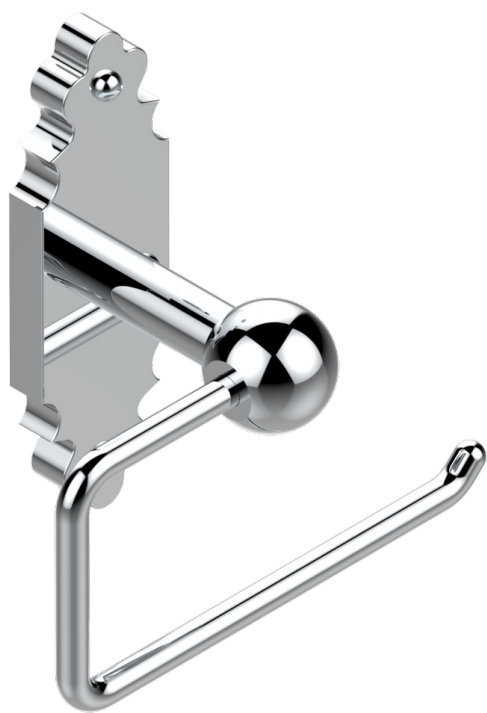

# 1900 WITH SMOOTH METAL LEVER HANDLES

G3M-538A

Toilet paper holder, single mount without cover

23183

02/03/2017

## CHARACTERISTIC

- 1900 with smooth metal lever handles
- Toilet paper holder, single mount without cover

## AVAILABLE FINITIONS

Black ceram - D30

Blush PVD - H62

Brass color PVD - H49

Brown bronze color PVD - F33

Chrome polished - A02

Chrome polished / gold polished - G02

Copper antique matt, coated - H07

Nickel antique / Sovereign - H28

Nickel color PVD - H55

Nickel polished - B01

Soft gold - F30

Soft matt gold - F31

Umber PVD - H66