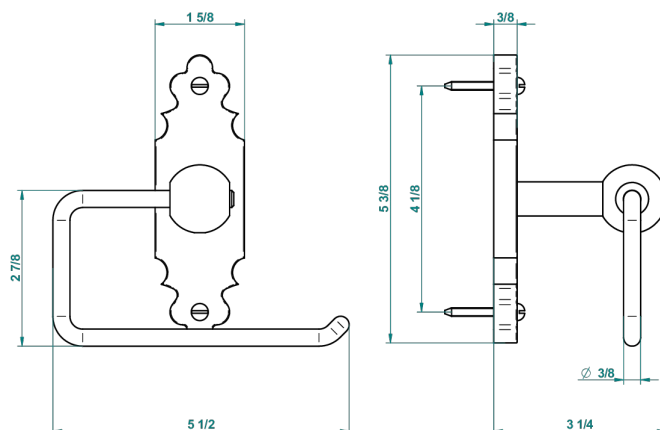

# 1900 WITH SMOOTH METAL LEVER HANDLES

G3M-538A

Toilet paper holder, single mount without cover

23183

02/03/2017

## CHARACTERISTIC

- 1900 with smooth metal lever handles
- Toilet paper holder, single mount without cover