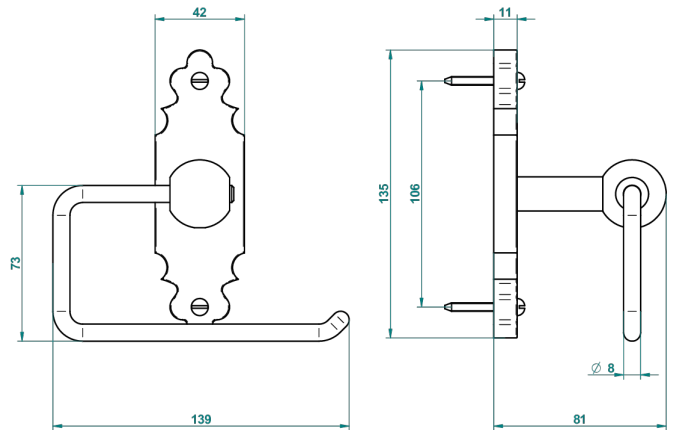

1900 WITH LEVER HANDLES

G28-538A

Toilet paper holder, single mount without cover

23183

02/03/2017

CHARACTERISTIC

- 1900 with lever handles
- Toilet paper holder, single mount without cover

AVAILABLE FINITIONS