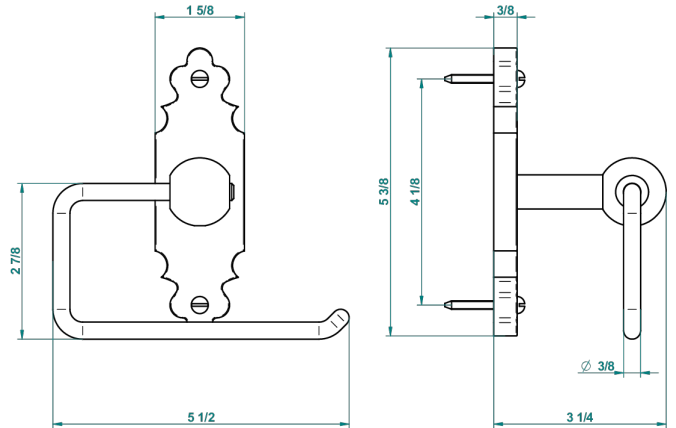

1900 WITH LEVER HANDLES

G28-538A

Toilet paper holder, single mount without cover

23183

02/03/2017

CHARACTERISTIC

- 1900 with lever handles
- Toilet paper holder, single mount without cover

AVAILABLE FINITIONS