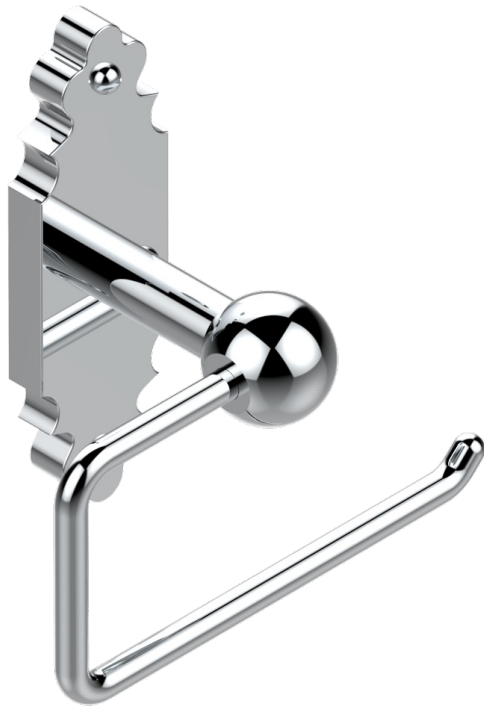

1900 WITH LEVER

G28-538A

Wall mounted WC paper holder without cover

23183

02/03/2017

CHARACTERISTIC

- 1900 with lever
- Wall mounted WC paper holder without cover

AVAILABLE FINITIONS

Antique nickel - H28
Black ceram - D30
Blush PVD - H62
Brass color PVD - H49
Brown bronze color PVD - F33
Gold color PVD - H52

Graphite PVD - H64
Lacquered light bronze - D01
Matt Umber PVD - H67
Matt blush PVD - H60
Matt brass color PVD - H50
Matt brown bronze color PVD - F34