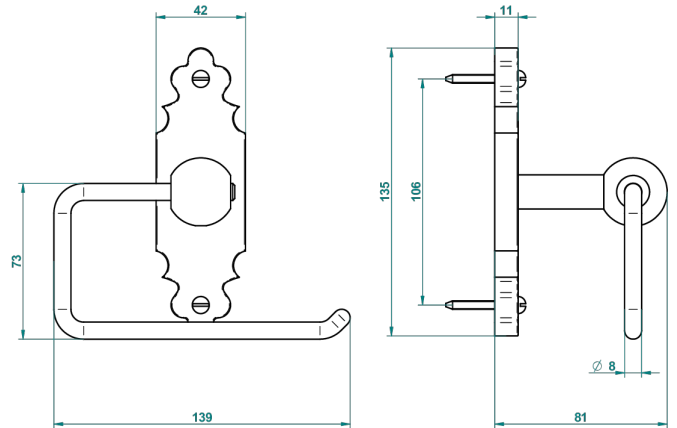

1900 WITH LEVER

G28-538A

Wall mounted WC paper holder without cover

23183

02/03/2017

CHARACTERISTIC

- 1900 with lever
- Wall mounted WC paper holder without cover

AVAILABLE FINITIONS