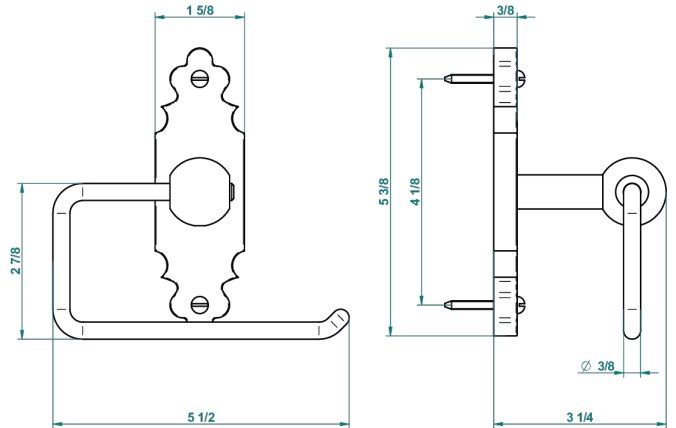

# 1900 WITH LEVER

G28-538A

Wall mounted WC paper holder without cover

23183

02/03/2017

## CHARACTERISTIC

- 1900 with lever
- Wall mounted WC paper holder without cover