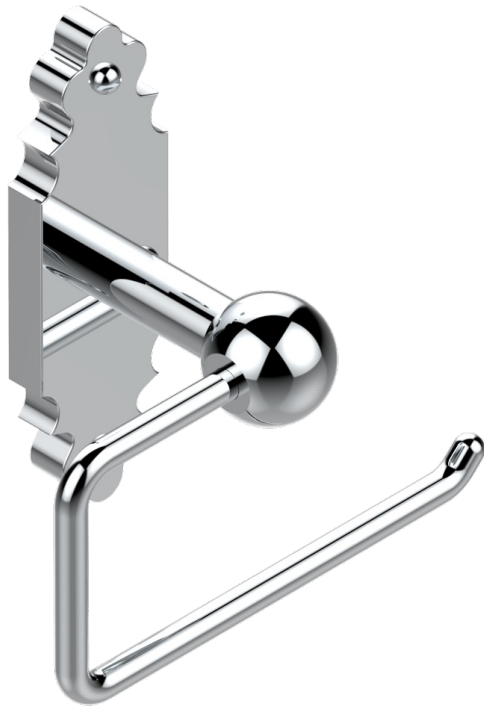

# 1900 WITH LEVER

G28-538A

Wall mounted WC paper holder without cover

23183

02/03/2017

## CHARACTERISTIC

- 1900 with lever
- Wall mounted WC paper holder without cover

## AVAILABLE FINITIONS

Antique nickel - H28  
Black ceram - D30  
Blush PVD - H62  
Brass color PVD - H49  
Brown bronze color PVD - F33  
Gold color PVD - H52

Graphite PVD - H64  
Lacquered light bronze - D01  
Matt Umber PVD - H67  
Matt blush PVD - H60  
Matt brass color PVD - H50  
Matt brown bronze color PVD - F34