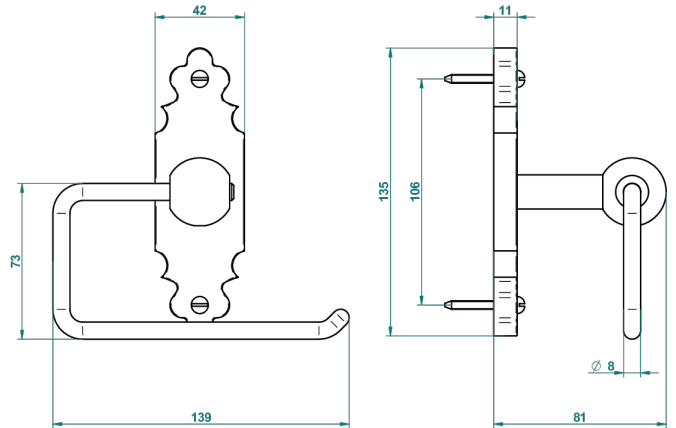

# 1900

G25-538A

Toilet paper holder, single mount without cover

23183

02/03/2017

## CHARACTERISTIC

- 1900
- Toilet paper holder, single mount without cover