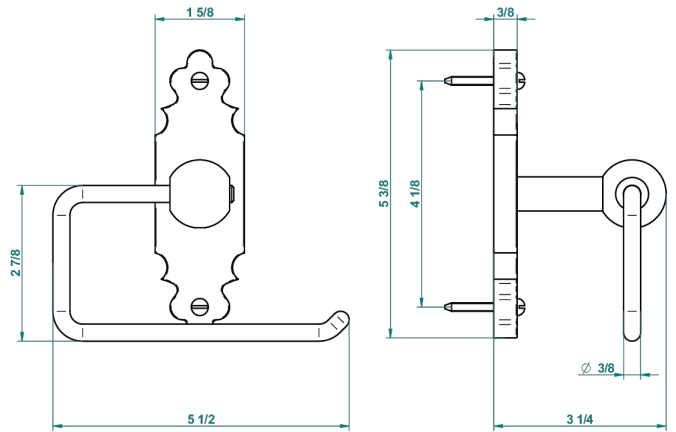

1900

G25-538A

Toilet paper holder, single mount without cover

23183

02/03/2017

CHARACTERISTIC

- 1900
- Toilet paper holder, single mount without cover

AVAILABLE FINITIONS