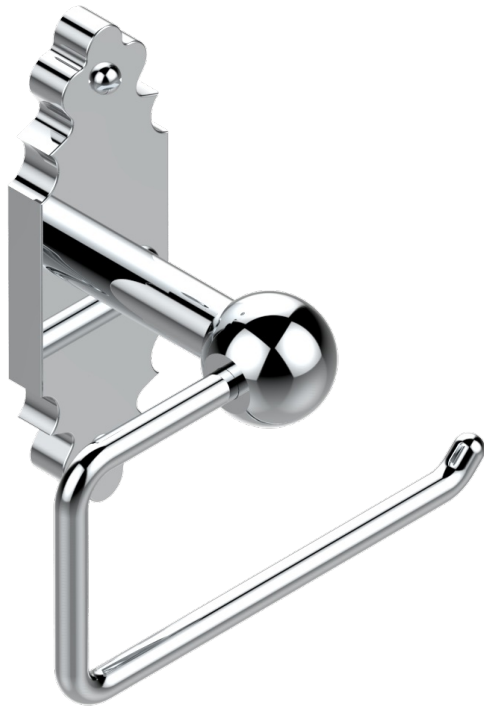

1900

G25-538A

Wall mounted WC paper holder without cover

23183

02/03/2017

CHARACTERISTIC

- 1900
- Wall mounted WC paper holder without cover

AVAILABLE FINITIONS

Antique nickel - H28
Black ceram - D30
Blush PVD - H62
Brass color PVD - H49
Brown bronze color PVD - F33
Gold color PVD - H52

Graphite PVD - H64
Lacquered light bronze - D01
Matt Umber PVD - H67
Matt blush PVD - H60
Matt brass color PVD - H50
Matt brown bronze color PVD - F34