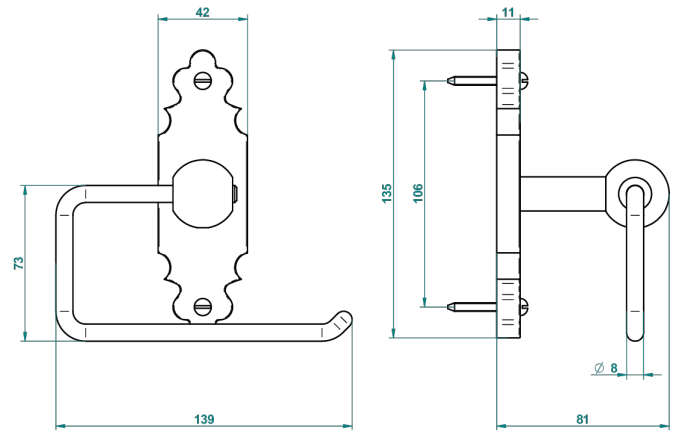

1900

G25-538A

Wall mounted WC paper holder without cover

23183

02/03/2017

CHARACTERISTIC

- 1900
- Wall mounted WC paper holder without cover

AVAILABLE FINITIONS